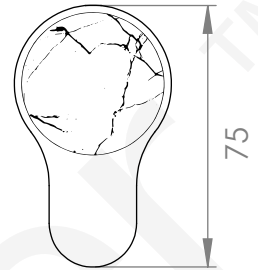

A82.41
DIVERTER
NON-MIXING

STANDARD WITH METAL INSERT
OTHER HANDLE OPTIONS

METAL INSERT

.V2 WITHOUT INSERT

.V3 WHITE CARRARA MARBLE