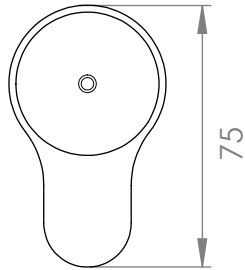

A82.41
DIVERTER
NON-MIXING

STANDARD WITH METAL INSERT
OTHER HANDLE OPTIONS

METAL INSERT

.V2 WITHOUT INSERT

.V3 WHITE CARRARA MARBLE