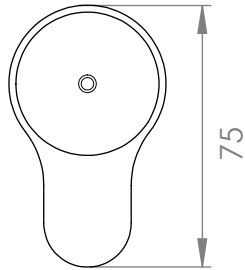

A82.48.V3.H
PROGRESSIVE HOB MIXER

STANDARD WITH METAL INSERT
OTHER HANDLE OPTIONS

METAL INSERT

.V2 WITHOUT INSERT

.V3 WHITE CARRARA MARBLE