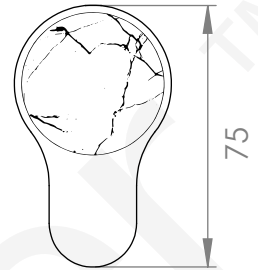

A82.48.V3.H
PROGRESSIVE HOB MIXER

STANDARD WITH METAL INSERT
OTHER HANDLE OPTIONS

METAL INSERT

.V2 WITHOUT INSERT

.V3 WHITE CARRARA MARBLE