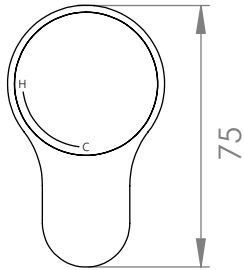

A82.48.V3.H
PROGRESSIVE HOB MIXER

STANDARD WITH METAL INSERT
OTHER HANDLE OPTIONS

METAL INSERT

.V2 WITHOUT INSERT

.V3 WHITE CARRARA MARBLE