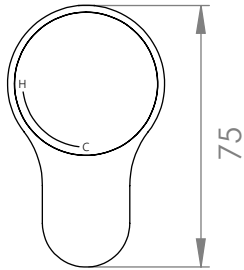

A82.48
PROGRESSIVE WALL MIXER

STANDARD WITH METAL INSERT
OTHER HANDLE OPTIONS

METAL INSERT

.V2 WITHOUT INSERT

.V3 WHITE CARRARA MARBLE