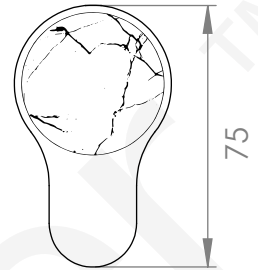

A82.48
PROGRESSIVE WALL MIXER

STANDARD WITH METAL INSERT
OTHER HANDLE OPTIONS

METAL INSERT

.V2 WITHOUT INSERT

.V3 WHITE CARRARA MARBLE