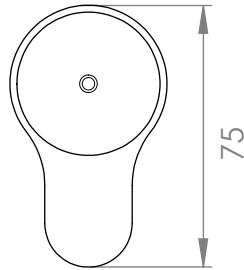

A82.48
PROGRESSIVE WALL MIXER

STANDARD WITH METAL INSERT
OTHER HANDLE OPTIONS

METAL INSERT

.V2 WITHOUT INSERT

.V3 WHITE CARRARA MARBLE