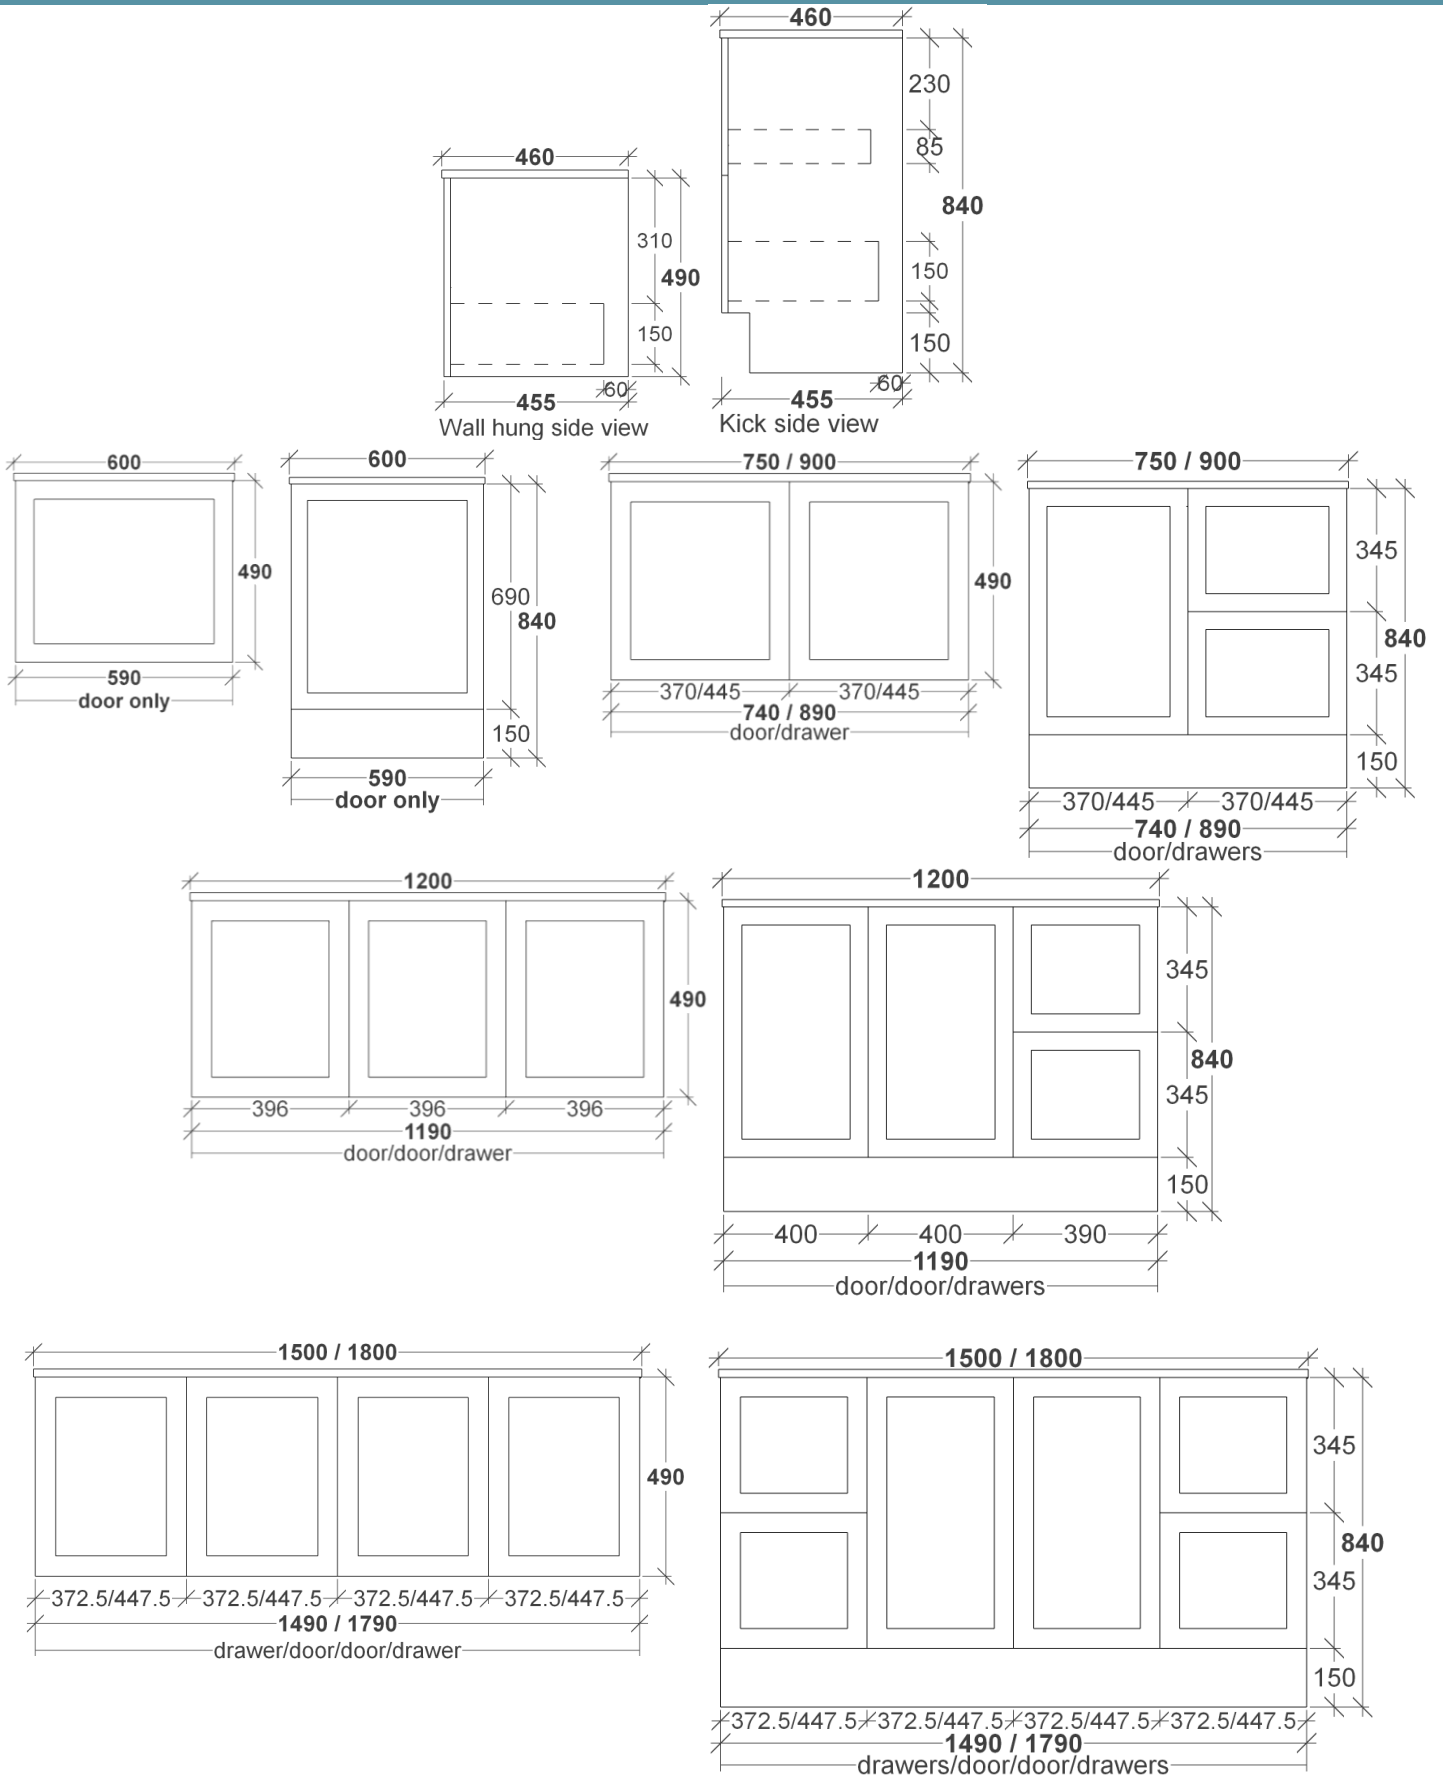

IMPERIAL VANITY SPECIFICATIONS

RIFCO

EST. 1975

ALL SIZES SHOWN ARE NOMINAL & SHOULD BE CHECKED PRIOR TO INSTALLATION