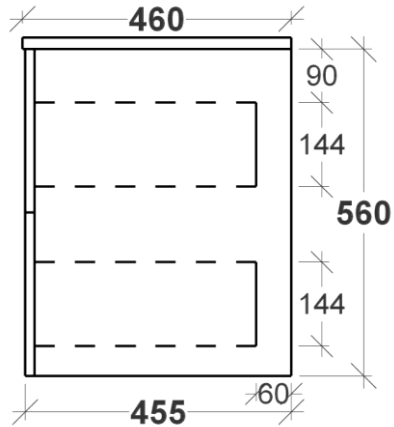

# KENSINGTON VANITY SPECIFICATIONS

RIFCO  
EST. 1975

SINGLE DRAWER SIDE VIEW

SINGLE DRAWER FRONT VIEW

ALL SIZES SHOWN ARE NOMINAL & SHOULD BE CHECKED PRIOR TO  
INSTALLATION

# KENSINGTON VANITY SPECIFICATIONS

RIFCO  
EST. 1975

DOUBLE DRAWER SIDE VIEW

DOUBLE DRAWER FRONT VIEW

ALL SIZES SHOWN ARE NOMINAL & SHOULD BE CHECKED PRIOR TO  
INSTALLATION