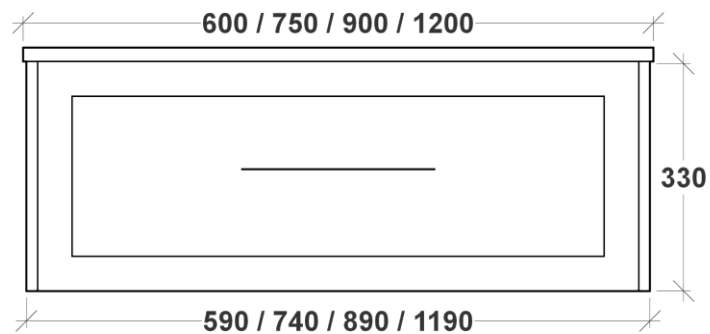

# KENSINGTON VANITY SPECIFICATIONS

RIFCO  
EST. 1975

SINGLE DRAWER SIDE VIEW

SINGLE DRAWER FRONT VIEW

ALL SIZES SHOWN ARE NOMINAL & SHOULD BE CHECKED PRIOR TO  
INSTALLATION

# KENSINGTON VANITY SPECIFICATIONS

RIFCO  
EST. 1975

DOUBLE DRAWER SIDE VIEW

DOUBLE DRAWER FRONT VIEW

ALL SIZES SHOWN ARE NOMINAL & SHOULD BE CHECKED PRIOR TO  
INSTALLATION