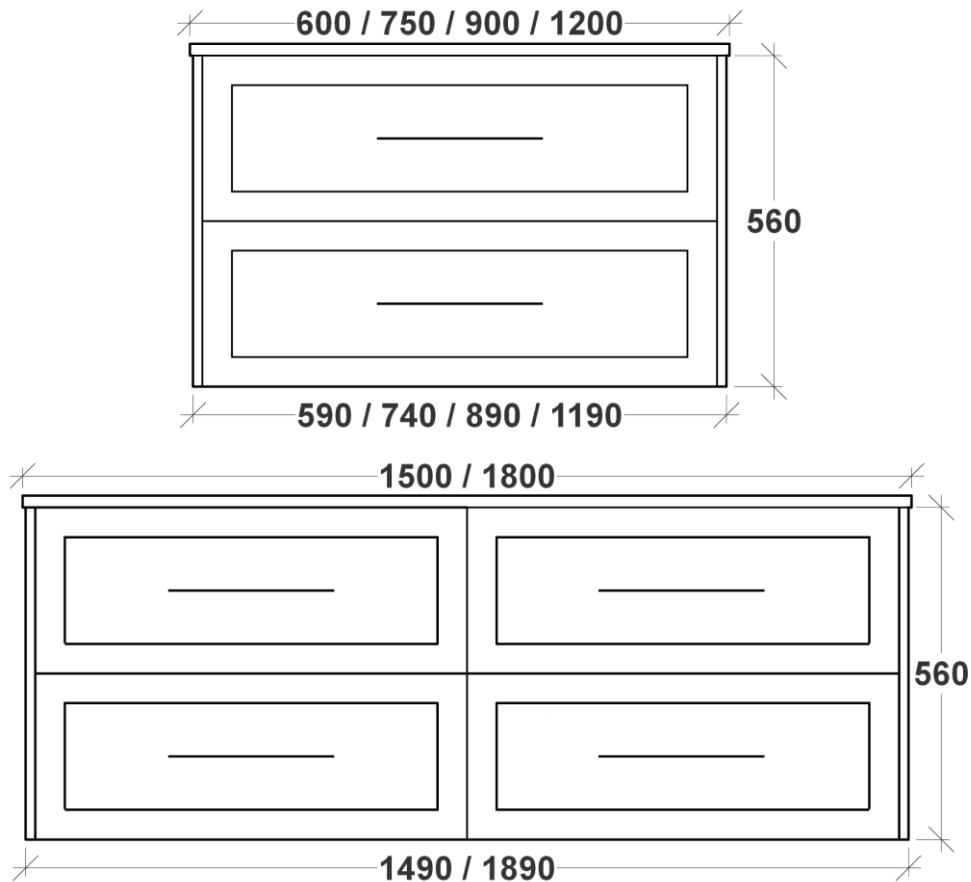

# KENSINGTON VANITY SPECIFICATIONS

RIFCO  
EST. 1975

SINGLE DRAWER SIDE VIEW

SINGLE DRAWER FRONT VIEW

ALL SIZES SHOWN ARE NOMINAL & SHOULD BE CHECKED PRIOR TO  
INSTALLATION

# KENSINGTON VANITY SPECIFICATIONS

RIFCO  
EST. 1975

DOUBLE DRAWER SIDE VIEW

DOUBLE DRAWER FRONT VIEW

ALL SIZES SHOWN ARE NOMINAL & SHOULD BE CHECKED PRIOR TO  
INSTALLATION