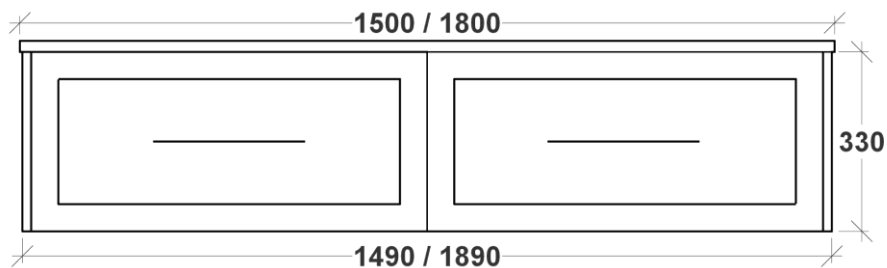

# KENSINGTON VANITY SPECIFICATIONS

RIFCO  
EST. 1975

SINGLE DRAWER SIDE VIEW

SINGLE DRAWER FRONT VIEW

ALL SIZES SHOWN ARE NOMINAL & SHOULD BE CHECKED PRIOR TO  
INSTALLATION

# KENSINGTON VANITY SPECIFICATIONS

RIFCO  
EST. 1975

DOUBLE DRAWER SIDE VIEW

DOUBLE DRAWER FRONT VIEW

ALL SIZES SHOWN ARE NOMINAL & SHOULD BE CHECKED PRIOR TO  
INSTALLATION