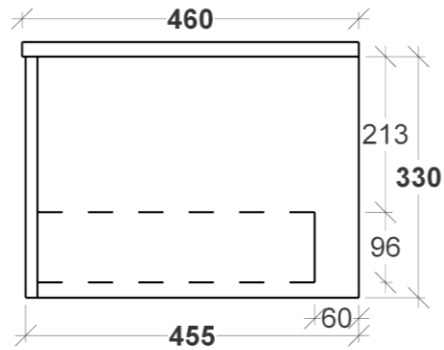

# KENSINGTON VANITY SPECIFICATIONS

RIFCO  
EST. 1975

SINGLE DRAWER SIDE VIEW

SINGLE DRAWER FRONT VIEW

ALL SIZES SHOWN ARE NOMINAL & SHOULD BE CHECKED PRIOR TO  
INSTALLATION

# KENSINGTON VANITY SPECIFICATIONS

RIFCO  
EST. 1975

DOUBLE DRAWER SIDE VIEW

DOUBLE DRAWER FRONT VIEW

ALL SIZES SHOWN ARE NOMINAL & SHOULD BE CHECKED PRIOR TO  
INSTALLATION