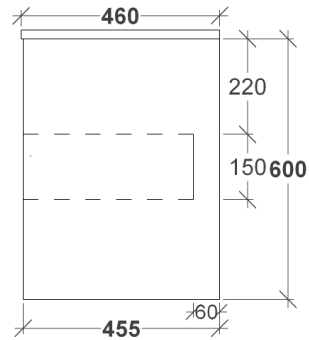

# NOUVEAU VANITY SPECIFICATIONS

RIFCO

EST. 1975

SIDE VIEW

FRONT VIEW

ALL SIZES SHOWN ARE NOMINAL & SHOULD BE CHECKED PRIOR TO INSTALLATION