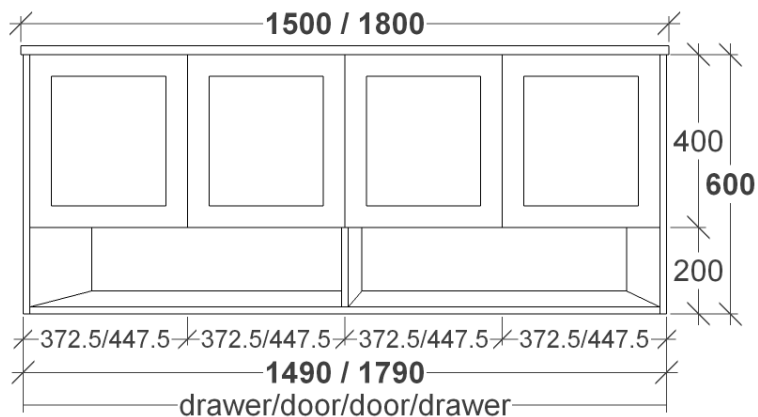

# NOUVEAU VANITY SPECIFICATIONS

RIFCO

EST. 1975

SIDE VIEW

FRONT VIEW

ALL SIZES SHOWN ARE NOMINAL & SHOULD BE CHECKED PRIOR TO INSTALLATION