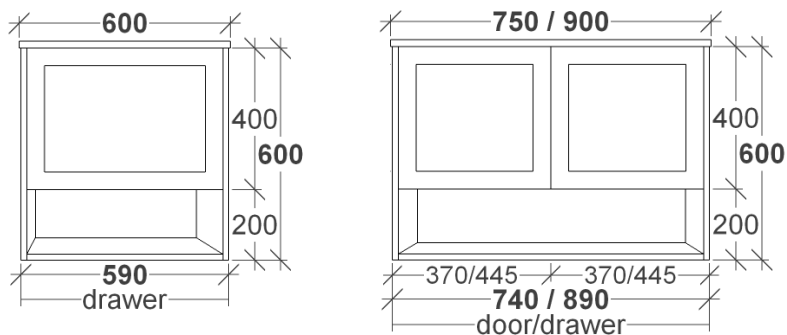

# NOUVEAU VANITY SPECIFICATIONS

RIFCO

EST. 1975

SIDE VIEW

FRONT VIEW

ALL SIZES SHOWN ARE NOMINAL & SHOULD BE CHECKED PRIOR TO INSTALLATION