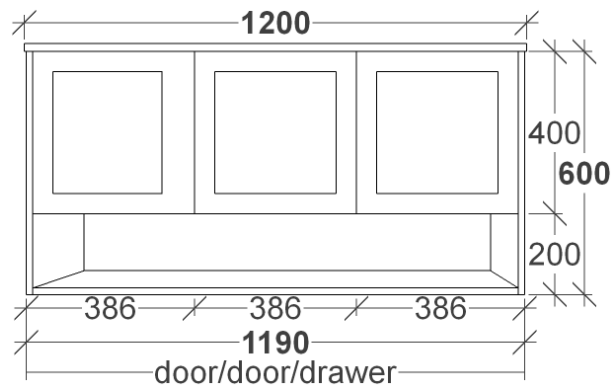

# NOUVEAU VANITY SPECIFICATIONS

RIFCO

EST. 1975

SIDE VIEW

FRONT VIEW

ALL SIZES SHOWN ARE NOMINAL & SHOULD BE CHECKED PRIOR TO INSTALLATION