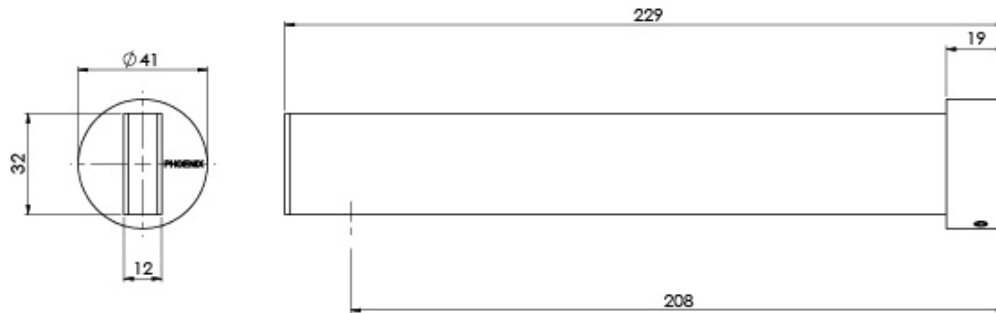

LEXI MKII

LEXI MKII BATH OUTLET 200MM

SPECIFICATIONS

AVAILABLE IN

123-7620-00
Chrome

123-7620-40
Brushed Nickel

123-7620-10
Matte Black

INFORMATION