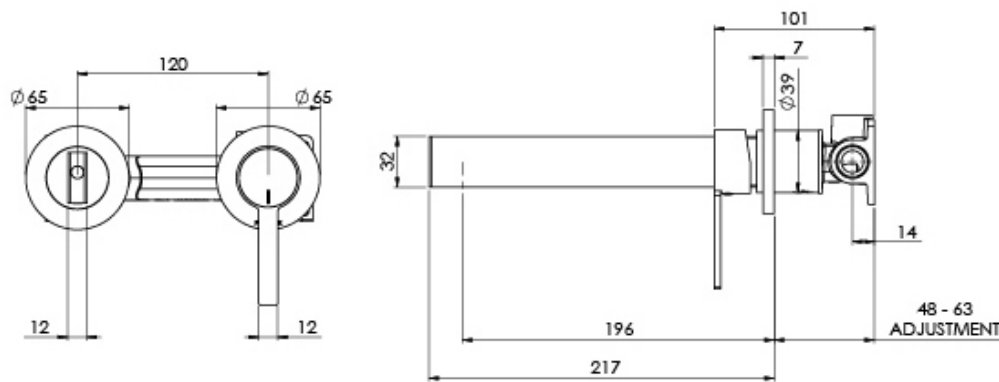

LEXI MKII

LEXI MKII WALL BATH MIXER SET 200MM

SPECIFICATIONS

AVAILABLE IN

123-7820-00
Chrome

123-7820-40
Brushed Nickel

123-7820-10
Matte Black

INFORMATION