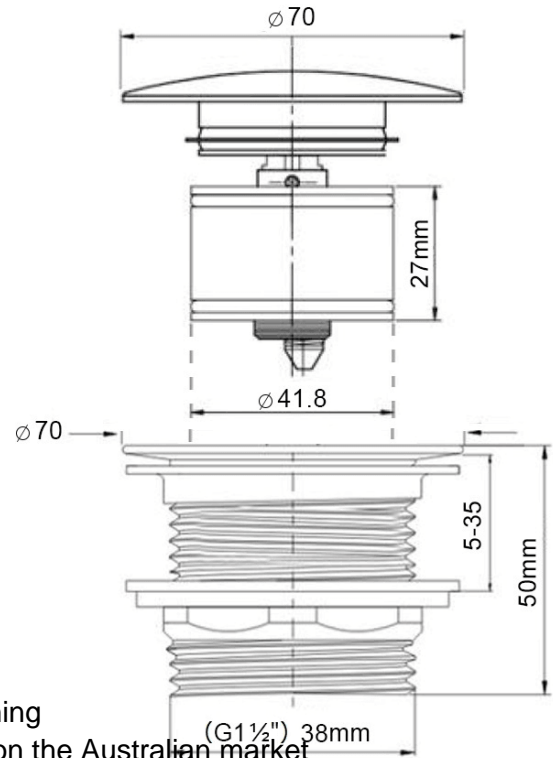

## 40mm Safety Pull-Out Pop-Up Bath Waste with Short Tail - Brushed Brass

**Code:** BA402PO-BB

### Specifications

- Material: Brass
- Finish: Ultra-Durable PVD
- Unique removable cartridge for servicing and cleaning
- One of the only bath tub approved pop-up wastes on the Australian market
- 40mm without overflow
- Watermark approved to Australian standards.