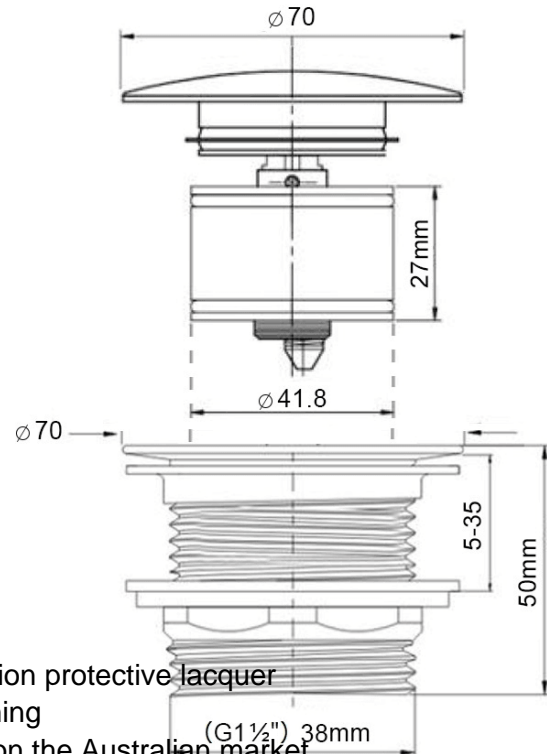

40mm Safety Pull-Out Pop-Up Bath Waste with Short Tail - Matte Black

Code: BA401PO-MB

Specifications

- Material: Brass
- Finish: Durable electroplated finish with anti-corrosion protective lacquer
- Unique removable cartridge for servicing and cleaning
- One of the only bath tub approved pop-up wastes on the Australian market
- 40mm without overflow
- Watermark approved to Australian standards.