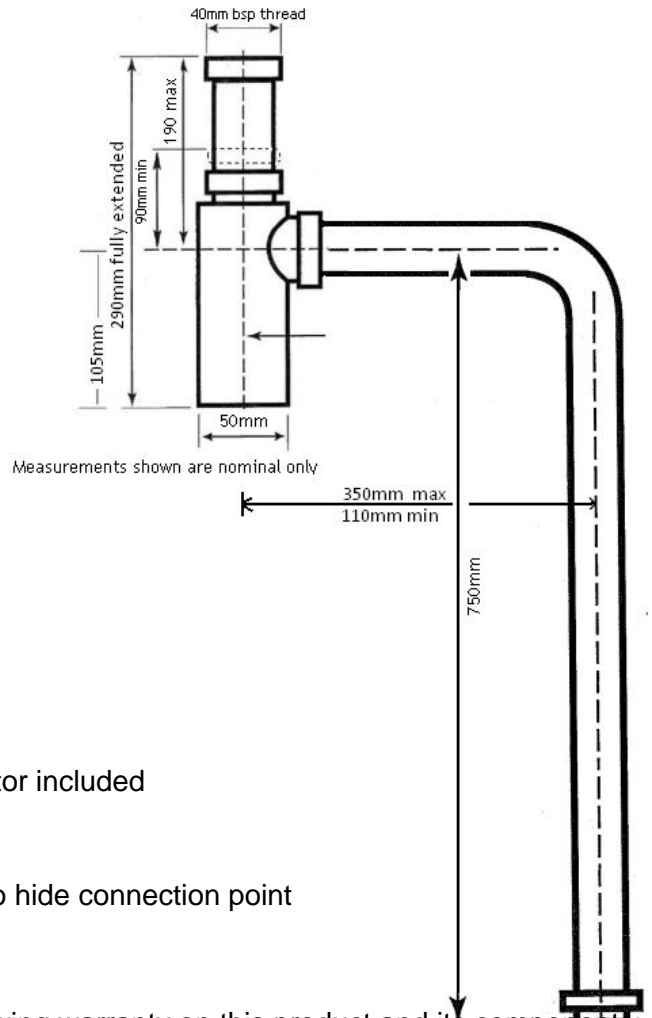

Deluxe Adjustable Bottle S Trap - Brushed Brass

Code: AU4040BTS-BB2

Specifications

- Finish: Brushed Brass PVD
- Material: Brass
- Universal 32/40mm inlet, 40mm outlet
- 32mm x 40mm Bush and rubber kee seal connector included
- Fully adjustable horizontally and vertically
- Watermark approved to Australian standards
- Includes 26mm deep cover dome for outlet pipe to hide connection point