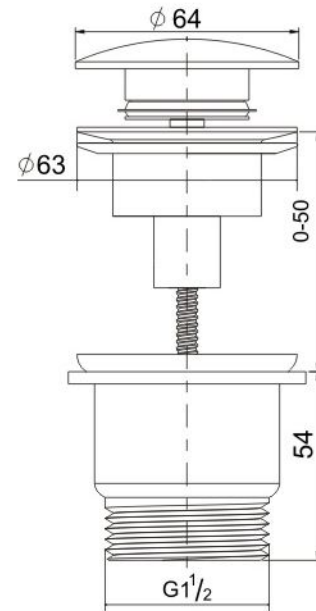

Universal 32/40mm Two Piece Mushroom brass Pop-up Waste ? Brushed Brass Code: USM40A-BB

TRADITIONAL & HAMPTONS STYLE SPECIALISTS

Specifications

- Material: Brass
- Finish: Ultra-Durable PVD
- Universal 4-in-1 - suits all basins with 40 or 32mm waste outlets, with or without overflow
- Watermark approved to Australian standards
- Suitable for baths