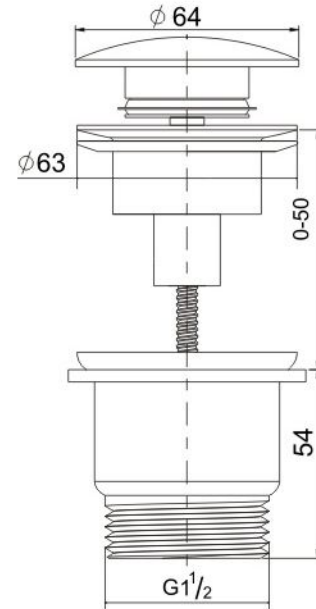

Universal 32/40mm Two Piece Mushroom brass Pop-up Waste ? Brushed Nickel

Code: USM40A-BN

Specifications

- Material: Brass
- Finish: Ultra-Durable PVD
- Universal 4-in-1 - suits all basins with 40 or 32mm waste outlets, with or without overflow
- Watermark approved to Australian standards
- Suitable for baths