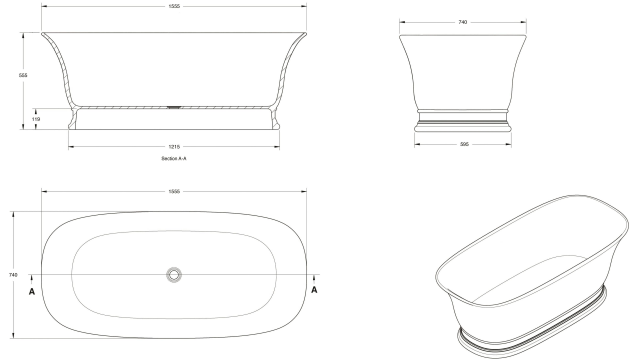

Cambridge 156 TitanCast Bath - Satin Silk White

Code: CA1560TCB

BATHROOM | KITCHEN | LAUNDRY | TRADITIONAL & HAMPTONS STYLE SPECIALISTS

Specifications

- Material: TitanCast Solid Surface
- Inclusions: Cap and lining with flexible outlet
- Requires Waste: 40mm waste without overflow
- Optional TitanCast Pop-Up Waste is also available
- Weight: 120kg
- Made in South Africa
- Satin Silk is stocked in Australia
- Gloss white and special finish colours are available on request.
- Leadtime: 16-18 weeks from date of order for gloss white and special finishes.

Product Options

CA1560TCB: Cambridge 156 TitanCast Bath - Satin Silk White

CA1560TCB-GW: Cambridge 156 TitanCast Bath - Gloss White

CA1560TCB-SF: Cambridge 156 TitanCast Bath - Special Finish

Warranty

For peace of mind, Turner Hastings offers the following warranty on this product and its components: