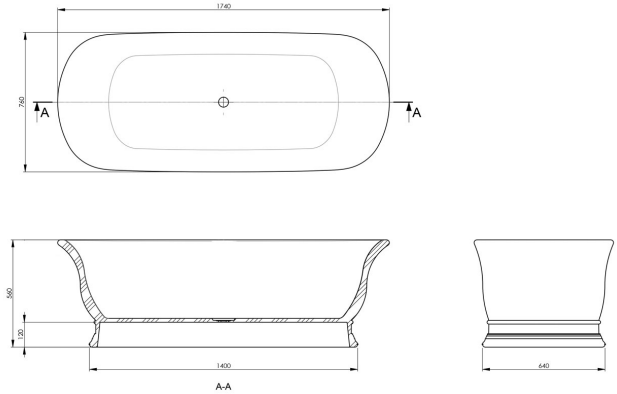

## Cambridge 174 TitanCast Bath - Satin Silk White

**Code:** CA1740TCB

BATHROOM | KITCHEN | LAUNDRY | TRADITIONAL & HAMPTONS STYLE SPECIALISTS

### Specifications

- Material: TitanCast Solid Surface
- Inclusions: Cap and lining with flexible outlet
- Requires Waste: 40mm waste without overflow
- Optional TitanCast Pop-Up Waste is also available
- Weight: 120kg
- Made in South Africa
- Satin Silk is stocked in Australia
- Gloss white and special finish colours are available on request.
- Leadtime: 16-18 weeks from date of order for gloss white and special finishes.