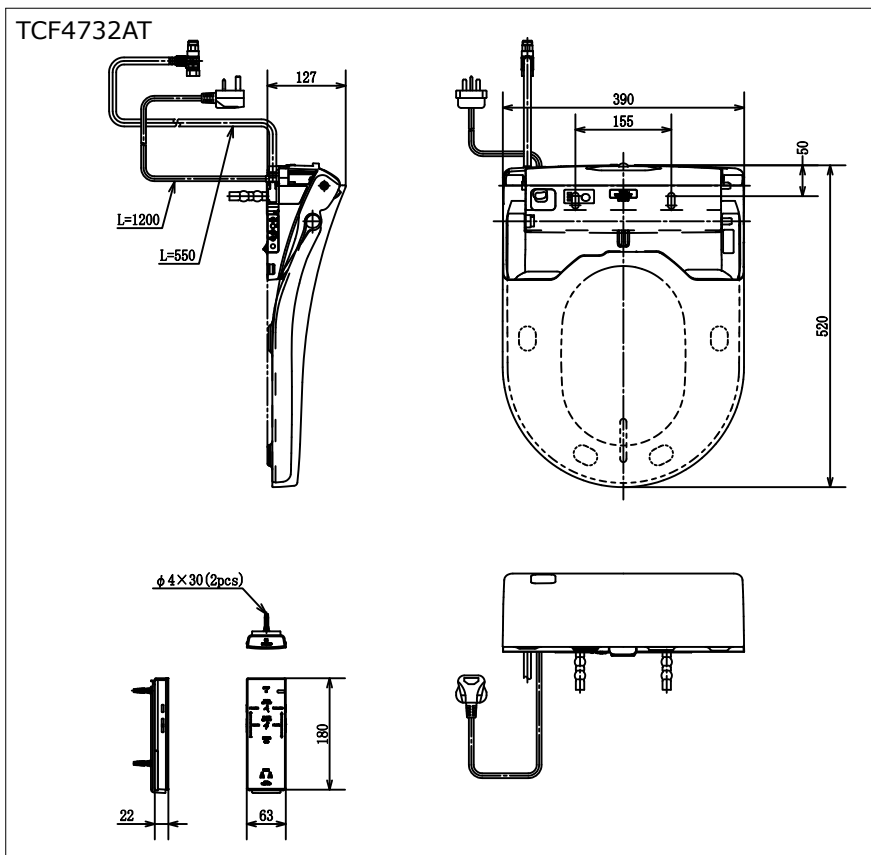

*e*water⁺ is made from tap water by electrolyzed chloride ion without any chemicals. After use, it returns to normal water in the state of safe and environmental friendly

Specifications

- Water Pressure : 0.05MPa~0.75MPa
 Power Rating : 220~240V , 50/60Hz , 1275~1400W
 Length of Power Cord : 1.2m
 Material : Plastic
 Size : 390W x 520D x 127H mm

Parts description

- TCF4732AT
WASHLET
D-shape

Colors

White

Please consult a TOTO representative for details

Caution: WASHLET may not fit certain toilet bowl design. Please check the compatibility of WASHLET and your toilet bowl prior purchase.