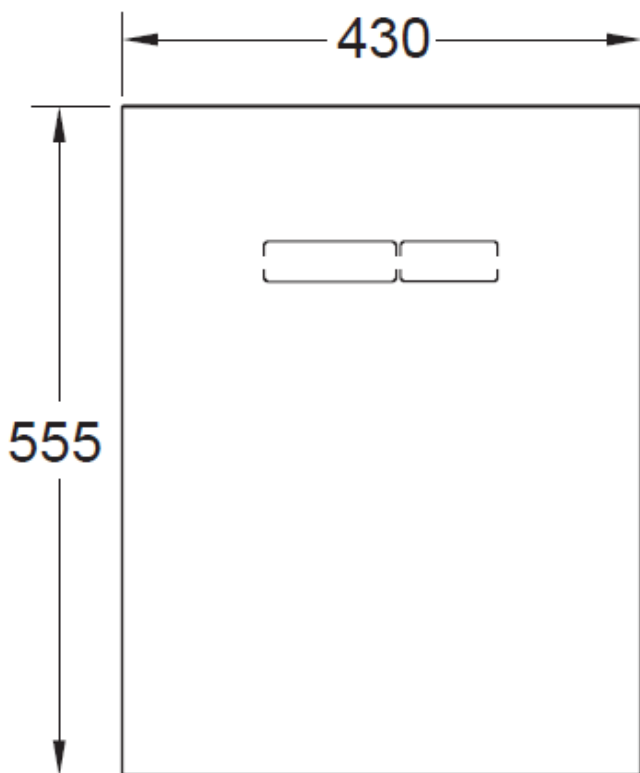

TECELUX SENTOUCH & BOTTOM GLASS PANELS

(9.650.003 - Sentouch Panel)
(9.650.105 - Bottom Panel)

TECE
close to you

Suitable for use with:
9.600.403 TECElux Cistern

Features:
Sentouch Activated Flush
(Power outlet required)

Note: Pan not included

Proudly imported and distributed by
Gro Agencies Pty Ltd
Unit 2 / 37 Howe St, Osborne Park, WA, 6017
P 08 9446 3288 E info@groagencies.com.au W www.groagencies.com.au

gro
agencies