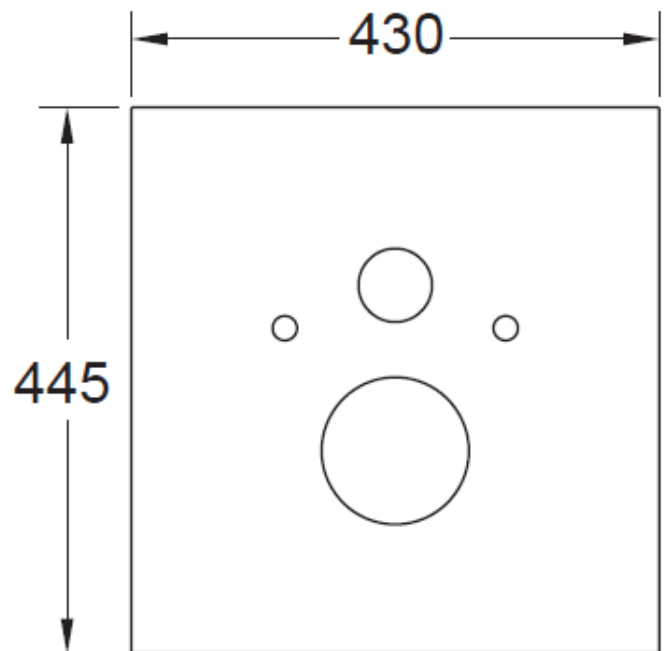

TECELUX SENTOUCH & BOTTOM GLASS PANELS

(9.650.003 - Sentouch Panel)
(9.650.105 - Bottom Panel)

TECE
close to you

Suitable for use with:
9.600.403 TECElux Cistern

Features:
Sentouch Activated Flush
(Power outlet required)

Note: Pan not included

Proudly imported and distributed by
Gro Agencies Pty Ltd
Unit 2 / 37 Howe St, Osborne Park, WA, 6017
P 08 9446 3288 E info@groagencies.com.au W www.groagencies.com.au

gro
agencies