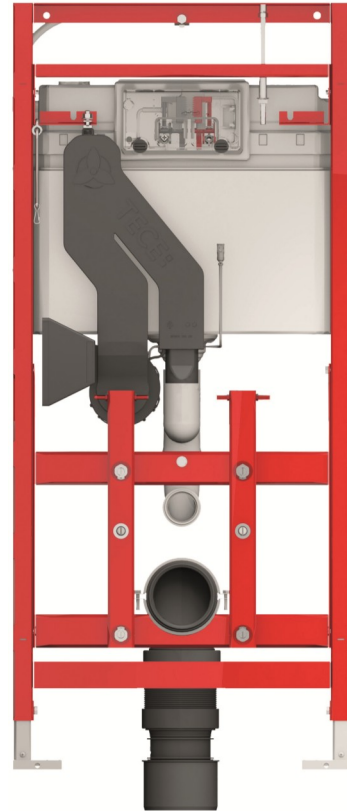

TECELUX 400 WALL HUNG CISTERN (9.600.403)

TECE
close to you

Features:
Height Adjustment
Air Purification
Touch Activated Flush
(Power Outlet Required)

Sheeting Requirements (Prior to tiling):
18mm non flex board

Water Inlet top left side

Proudly imported and distributed by
Gro Agencies Pty Ltd
Unit 2 / 37 Howe St, Osborne Park, WA, 6017
P 08 9446 3288 E info@groagencies.com.au W www.groagencies.com.au