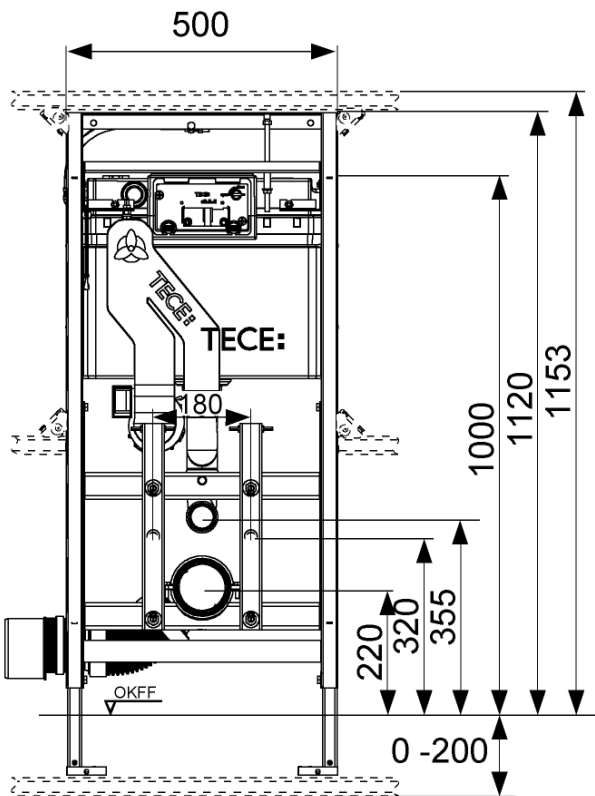

TECELUX 400 WALL HUNG CISTERN (9.600.403)

TECE
close to you

Features:
Height Adjustment
Air Purification
Touch Activated Flush
(Power Outlet Required)

Sheeting Requirements (Prior to tiling):
18mm non flex board

Water Inlet top left side

Proudly imported and distributed by
Gro Agencies Pty Ltd
Unit 2 / 37 Howe St, Osborne Park, WA, 6017
P 08 9446 3288 E info@groagencies.com.au W www.groagencies.com.au