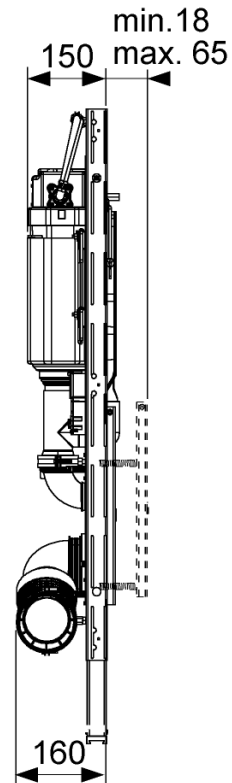

TECELUX 400 WALL HUNG CISTERN (9.600.403)

TECE
close to you

Features:
Height Adjustment
Air Purification
Touch Activated Flush
(Power Outlet Required)

Sheeting Requirements (Prior to tiling):
18mm non flex board

Water Inlet top left side

Proudly imported and distributed by
Gro Agencies Pty Ltd
Unit 2 / 37 Howe St, Osborne Park, WA, 6017
P 08 9446 3288 E info@groagencies.com.au W www.groagencies.com.au