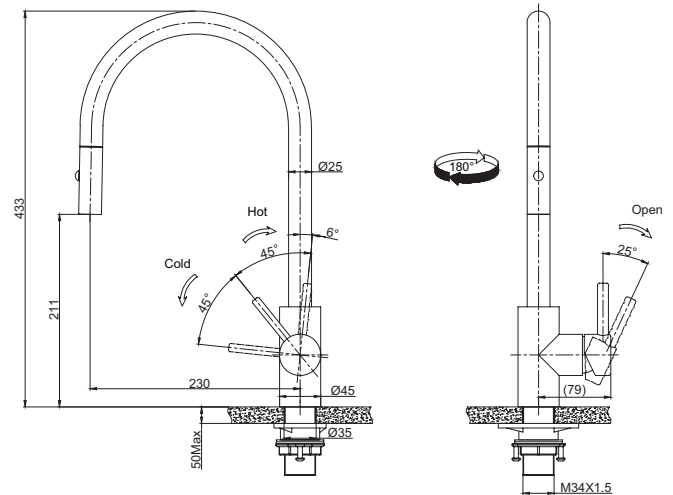

EOS NEO

TA9601

PRODUCT INFORMATION

Style	Pull-Out Vegie Spray
Tap Swivel Spout (degrees)	180°
Cut-Out Size	Ø 35mm
WELS	5 star / 6 Lpm Reg No: T37066
Min. (PSI)	7.25
Max. (PSI)	72.5
Min. (kPa)	50kPa
Max. (kPa)	500kPa
Finish	Stainless Steel
Warranty	5 years parts and labour 15 years cartridge only *T&C's apply

PLEASE NOTE: Large and heavy taps should ideally be mounted directly through the solid benchtop or fully supported from underneath. For all other swivel taps, we recommend the use of the Franke Tap Support Arm to provide additional support. Please ensure all Franke tapware is installed at a pressure of no greater than 500 kPa in accordance with AS/NZS3500 and insist that your plumber flushes all of the water supply lines before installing tapware. Failure to do so may void warranty.