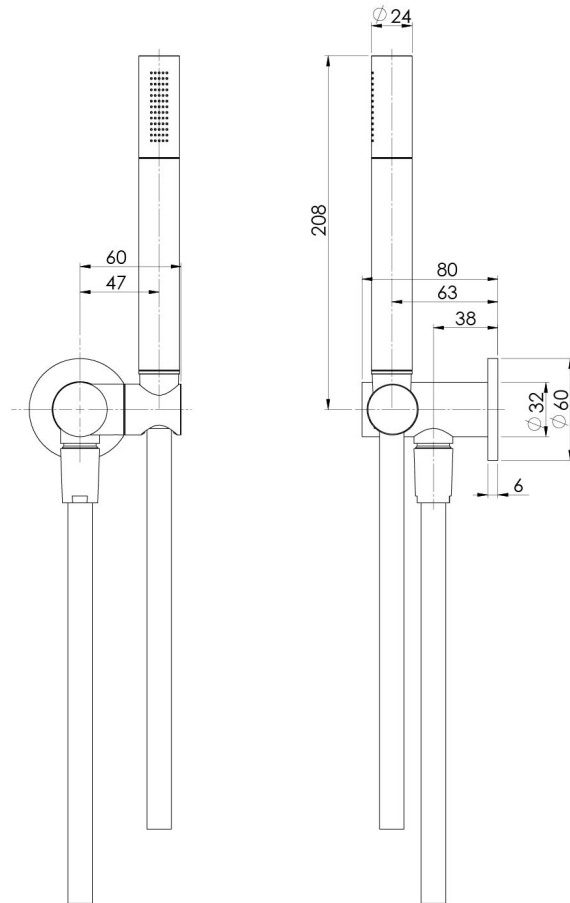

VIVID SLIMLINE SS

VIVID SLIMLINE 316 SS MICROPHONE HAND SHOWER

SPECIFICATIONS

AVAILABLE IN

316-6710-51
Stainless Steel

INFORMATION

Temperature Rating
1 - 75°C

Pressure Rating
150 - 500kPa