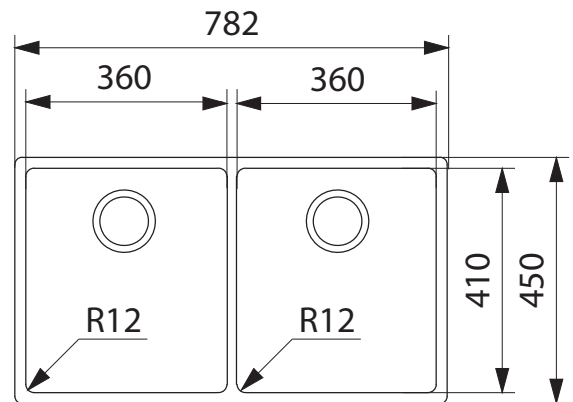

BOLERO

BOX 220-36

PRODUCT INFORMATION

Installation	Topmount/Flushmount/Undermount
Dimensions	782 x 450mm
Cabinet Base	800mm
Bowl Size	360 x 410 x 200mm/29L (x2)
Bowl Radius	12mm
Cut-Out Size	Template
Cut-Out Template	Yes
Waste Outlet	Semi Integrated Waste
Overflow	Yes
Tap Holes	No
Remote Waste	No
Finish	Stainless Steel
Warranty	50 Years