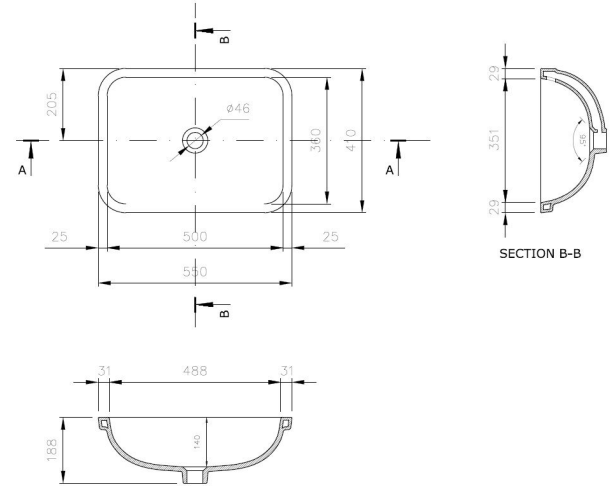

## Fino 55 X 41 Under Counter Basin - Gloss White

**Code:** FI5500UCB

TRADITIONAL & HAMPTONS STYLE SPECIALISTS

### Specifications

- Material: Fine fireclay
- Finish: Gloss White
- Requires waste: 32mm with overflow
- Tap Holes Available: None
- Mounting options: Under Counter