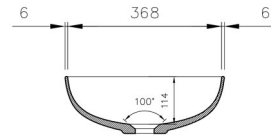

Fino Round 379 Above Counter Basin ? Matte White

Code: FI3791CTB-MW

TRADITIONAL & HAMPTONS STYLE SPECIALISTS

Specifications

- Material: Fine fireclay
- Finish: Matte White
- Requires waste: 32mm without overflow
- Tap Holes Available: None
- Mounting options: Above Counter