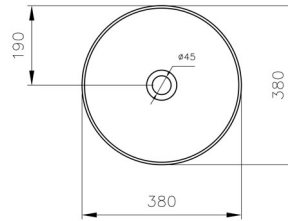

Fino Round 379 Above Counter Basin ? Matte White

Code: FI3791CTB-MW

TRADITIONAL & HAMPTONS STYLE SPECIALISTS

Specifications

- Material: Fine fireclay
- Finish: Matte White
- Requires waste: 32mm without overflow
- Tap Holes Available: None
- Mounting options: Above Counter