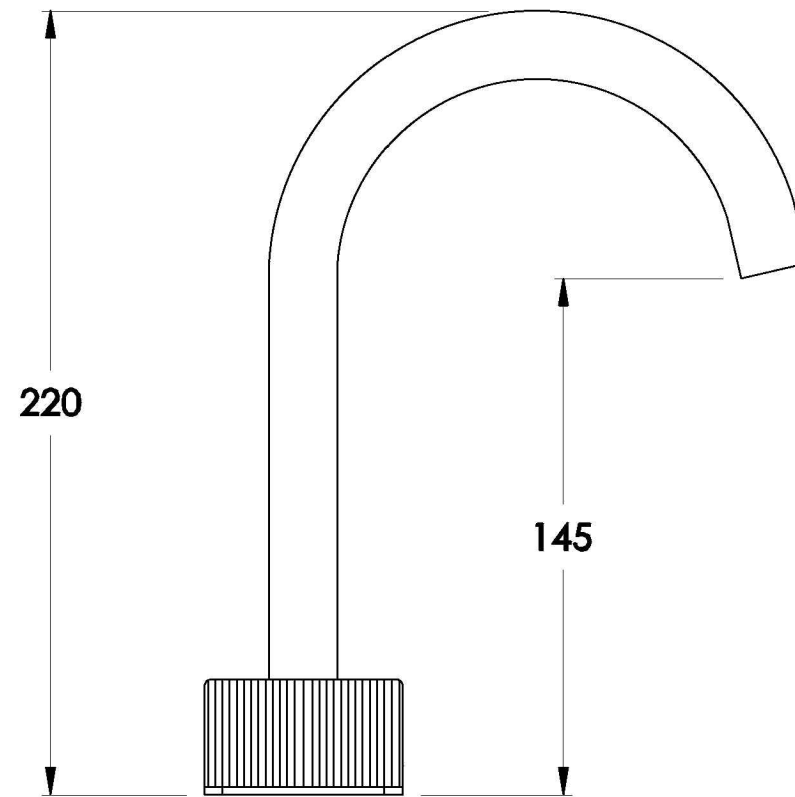

HALO PLEAT BASIN SET WITH PLEAT HANDLES

1.9500.00.9.XX

PRODUCT DIMENSIONS:

Front view

Side view:

Topview: