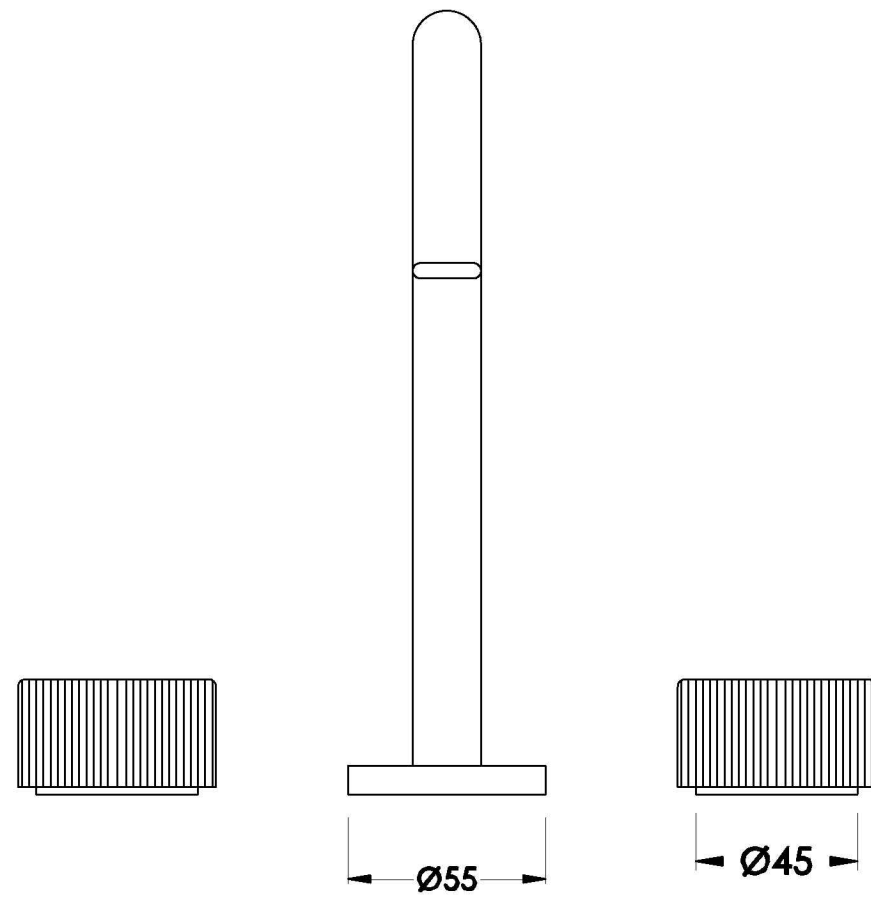

HALO PLEAT BASIN SET WITH PLEAT HANDLES

1.9500.00.9.XX

PRODUCT DIMENSIONS:

Front view

Side view:

Topview: