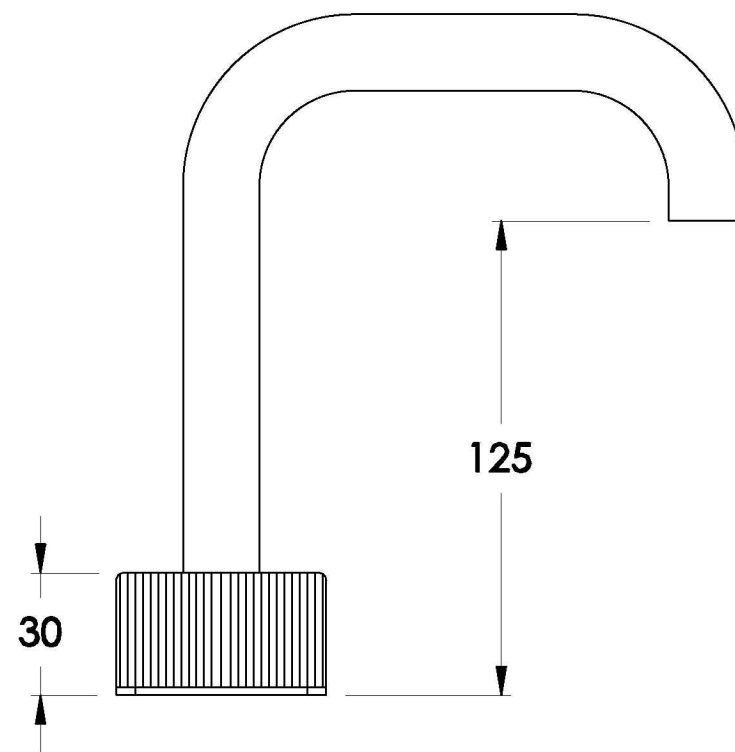

## HALO PLEAT BASIN SET WITH PLEAT HANDLES

1.9500.80.9.XX

### PRODUCT DIMENSIONS:

Front view

Side view:

Top view: