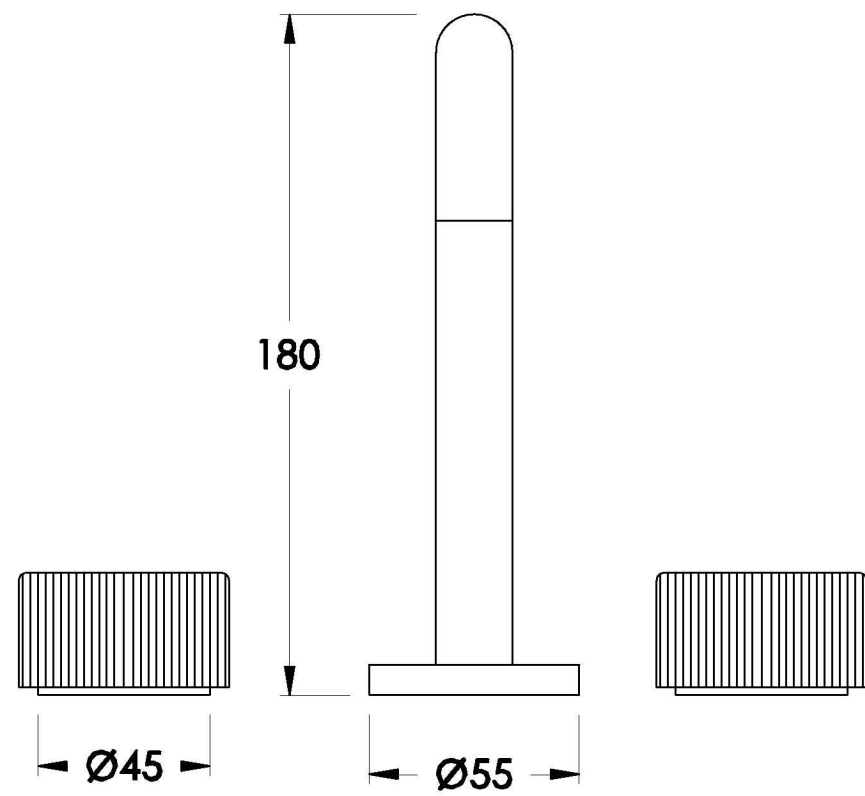

## HALO PLEAT BASIN SET WITH PLEAT HANDLES

1.9500.80.9.XX

### PRODUCT DIMENSIONS:

Front view

Side view:

Top view: