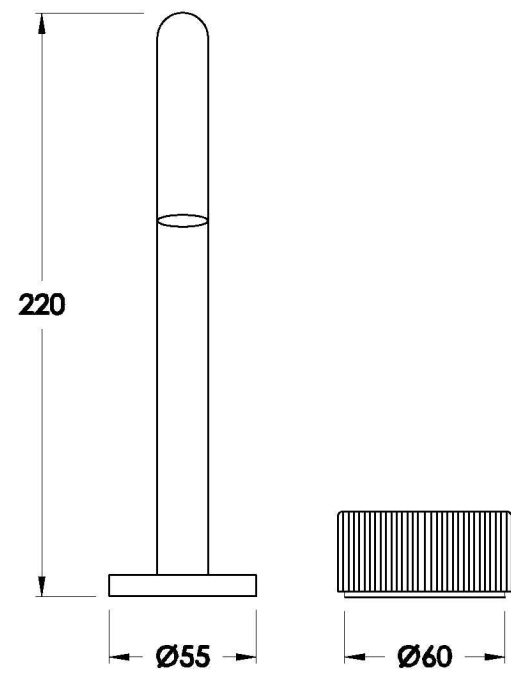

HALO PLEAT BASIN SET WITH PLEAT HANDLE

1.9500.96.9.XX

PRODUCT DIMENSIONS:

Front view

Side view:

Topview: