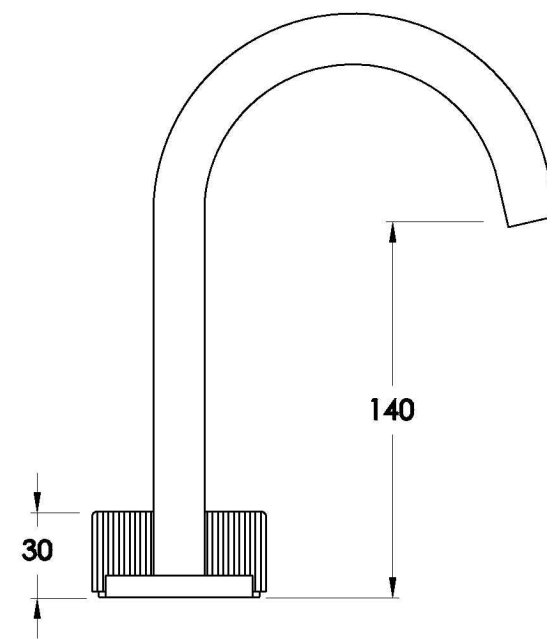

HALO PLEAT BASIN SET WITH PLEAT HANDLE

1.9500.96.9.XX

PRODUCT DIMENSIONS:

Front view

Side view:

Topview: