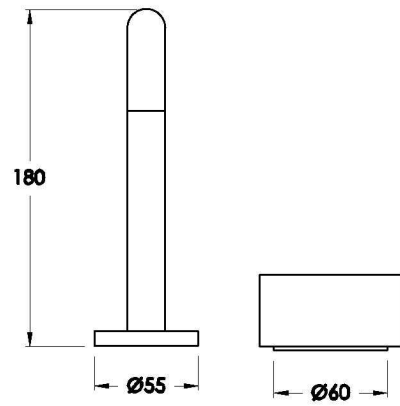

HALO BASIN SET WITH MARBLE HANDLE

1.9500.97.6.XX

PRODUCT DIMENSIONS:

Front view

Side view:

Top view: