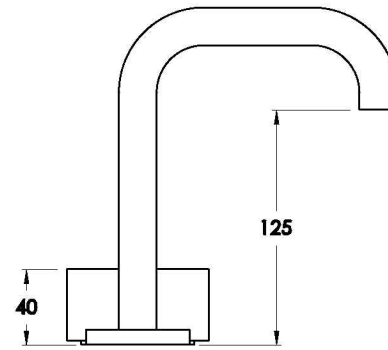

HALO BASIN SET WITH MARBLE HANDLE

1.9500.97.6.XX

PRODUCT DIMENSIONS:

Front view

Side view:

Top view: