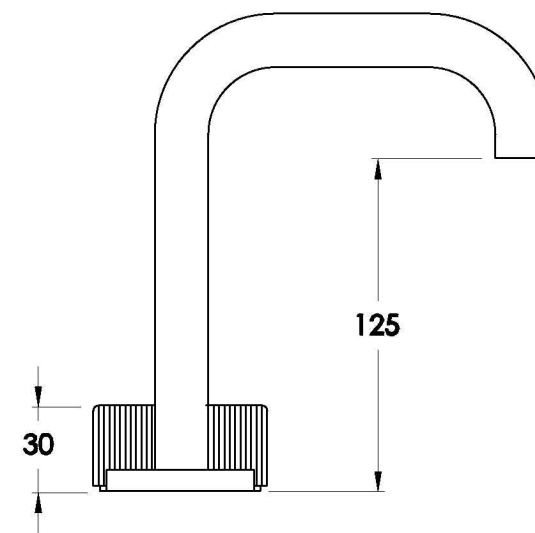

HALO PLEAT BASIN SET WITH PLEAT HANDLE

1.9500.97.9.XX

PRODUCT DIMENSIONS:

Front view

Side view:

Top view: