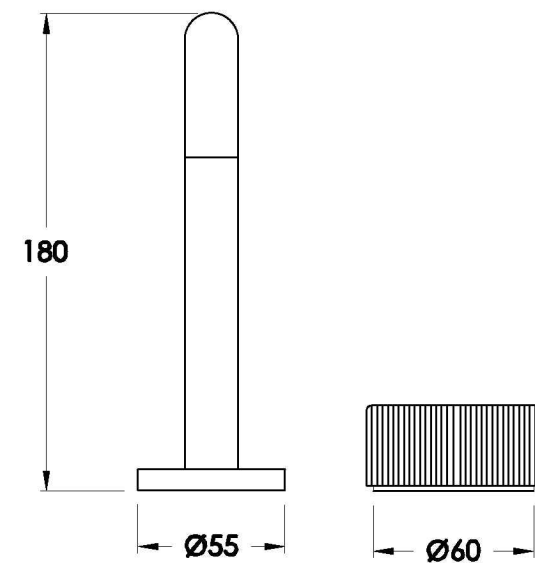

HALO PLEAT BASIN SET WITH PLEAT HANDLE

1.9500.97.9.XX

PRODUCT DIMENSIONS:

Front view

Side view:

Top view: