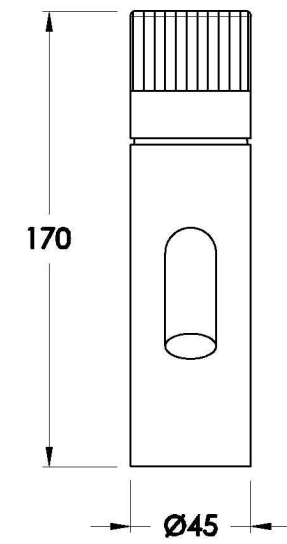

HALO PLEAT BASIN MIXER WITH PLEAT HANDLE

1.9502.00.9.XX

PRODUCT DIMENSIONS:

Front view

Side view:

Top view: