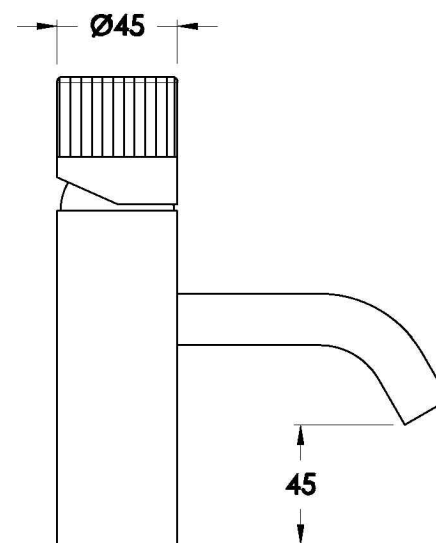

HALO PLEAT BASIN MIXER WITH PLEAT HANDLE

1.9502.00.9.XX

PRODUCT DIMENSIONS:

Front view

Side view:

Top view: