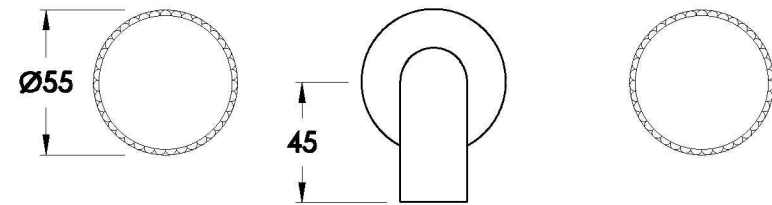

## HALO PLEAT WALL SET WITH PLEAT HANDLES

1.9505.00.9.XX

1.9505.50.9.XX: Flow controlled variant

### PRODUCT DIMENSIONS:

Front view

Side view:

Top view: