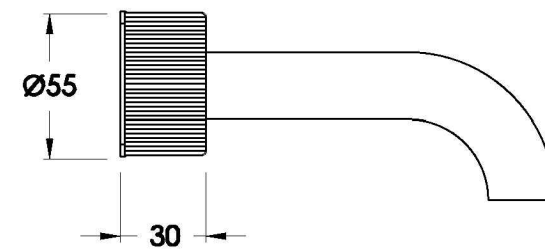

## HALO PLEAT WALL SET WITH PLEAT HANDLES

1.9505.00.9.XX

1.9505.50.9.XX: Flow controlled variant

### PRODUCT DIMENSIONS:

Front view

Side view:

Top view: