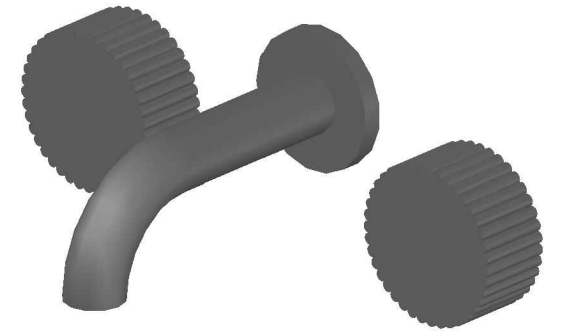

## HALO PLEAT WALL SET WITH PLEAT HANDLES

1.9505.00.9.XX

1.9505.50.9.XX: Flow controlled variant

### PRODUCT DIMENSIONS:

Front view

Side view:

Top view: