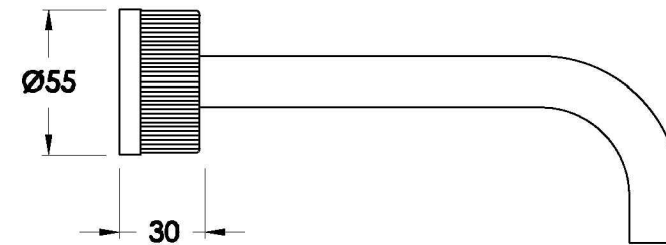

## HALO PLEAT WALL SET WITH PLEAT HANDLES

1.9506.08.9.XX

1.9506.58.9.XX: Flow controlled variant

### PRODUCT DIMENSIONS:

Front view

Side view:

Top view: