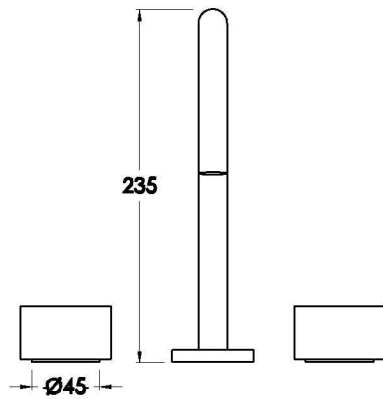

Brodware

HALO KITCHEN SET WITH MARBLE HANDLES

1.9507.09.6.XX

PRODUCT DIMENSIONS:

Front view

Side view:

Top view: