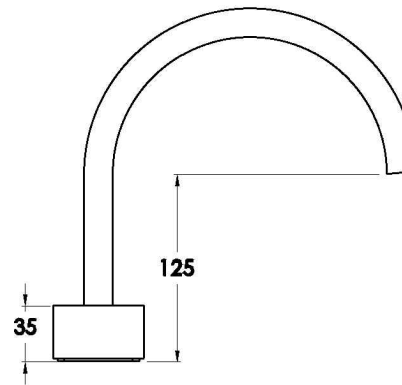

Brodware

HALO KITCHEN SET WITH MARBLE HANDLES

1.9507.09.6.XX

PRODUCT DIMENSIONS:

Front view

Side view:

Top view: