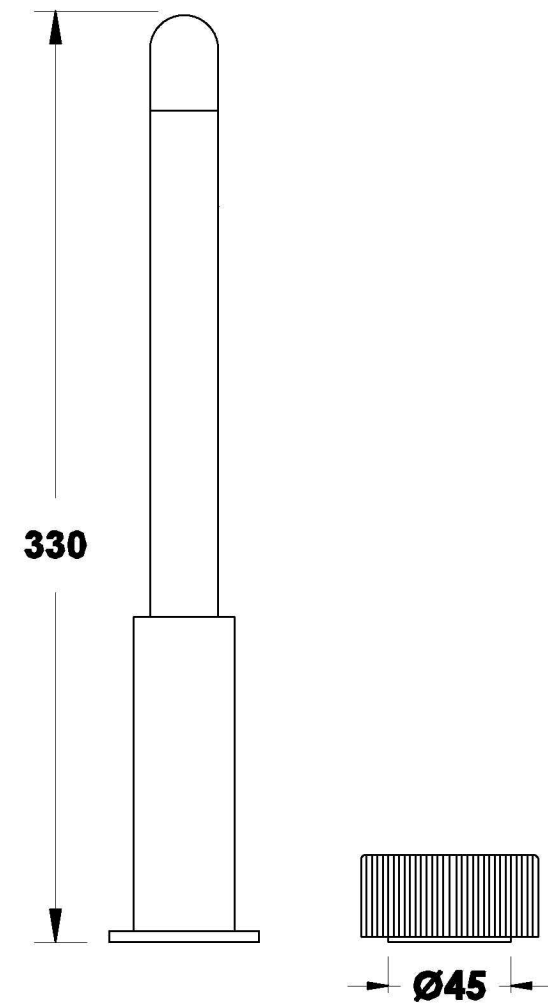

HALO PLEAT KITCHEN SET WITH DUAL FUNCTION PULL-OUT SPOUT AND PLEAT HANDLE

1.9507.84.9.XX

PRODUCT DIMENSIONS:

Front view

Side view:

Topview: