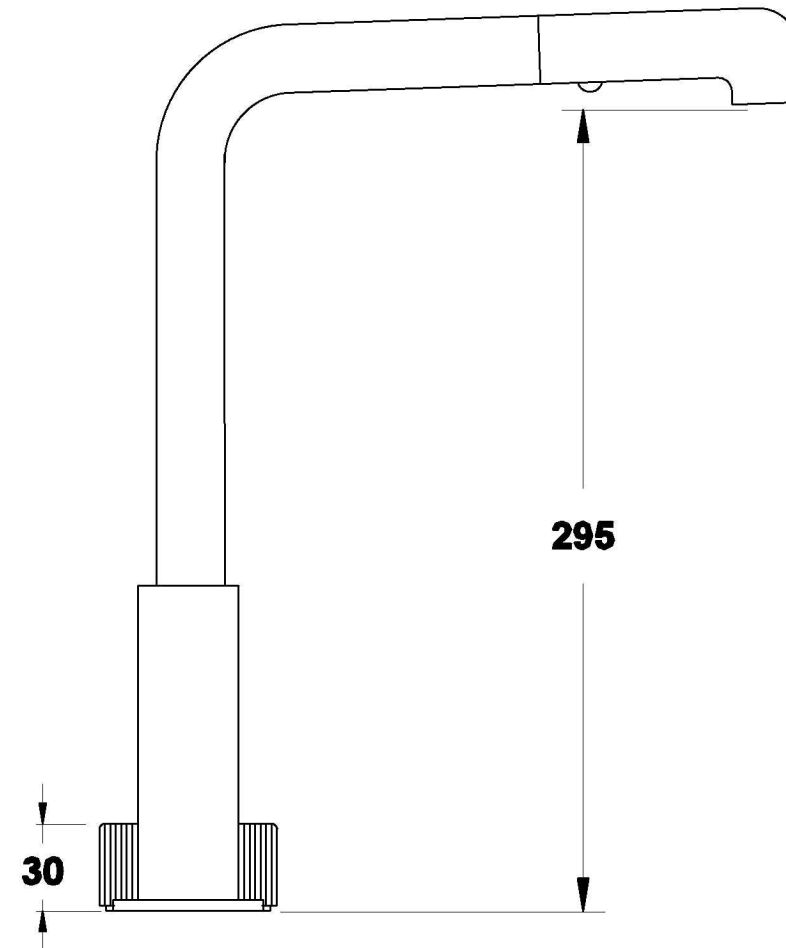

HALO PLEAT KITCHEN SET WITH DUAL FUNCTION PULL-OUT SPOUT AND PLEAT HANDLE

1.9507.84.9.XX

PRODUCT DIMENSIONS:

Front view

Side view:

Topview: