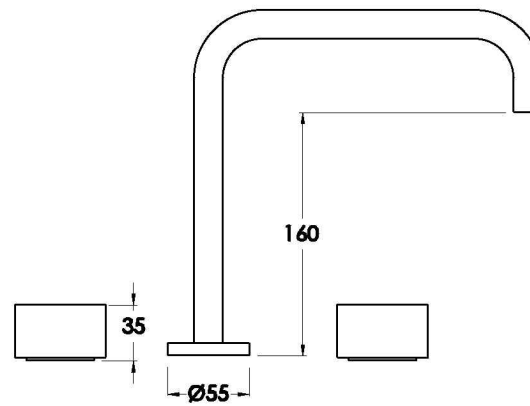

Brodware

HALO KITCHEN SET WITH MARBLE HANDLES

1.9507.89.6.XX

PRODUCT DIMENSIONS:

Front view

Side view:

Top view: