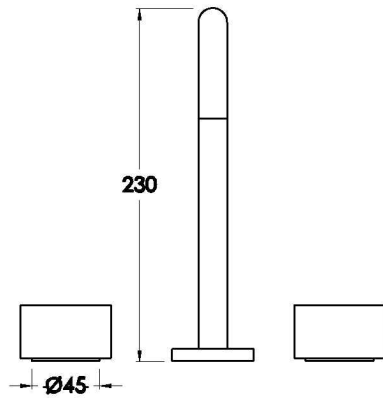

Brodware

HALO KITCHEN SET WITH MARBLE HANDLES

1.9507.89.6.XX

PRODUCT DIMENSIONS:

Front view

Side view:

Top view: