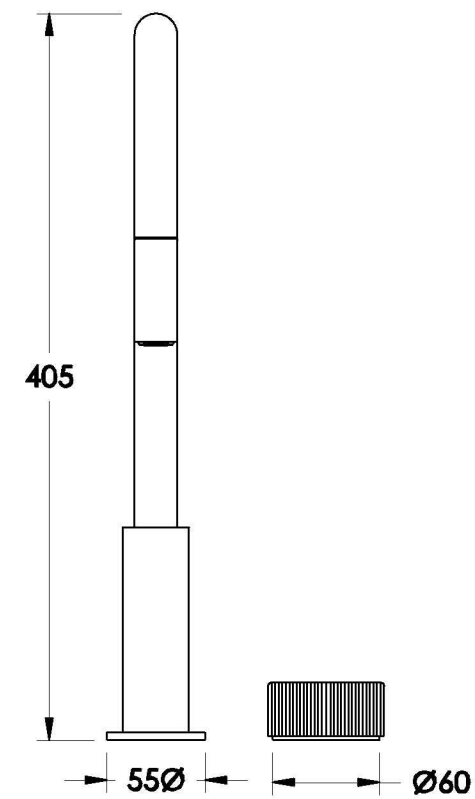

HALO PLEAT KITCHEN SET WITH DUAL FUNCTION PULL-OUT SPOUT AND PLEAT HANDLE

1.9507.94.9.XX

PRODUCT DIMENSIONS:

Front view

Side view:

Topview: