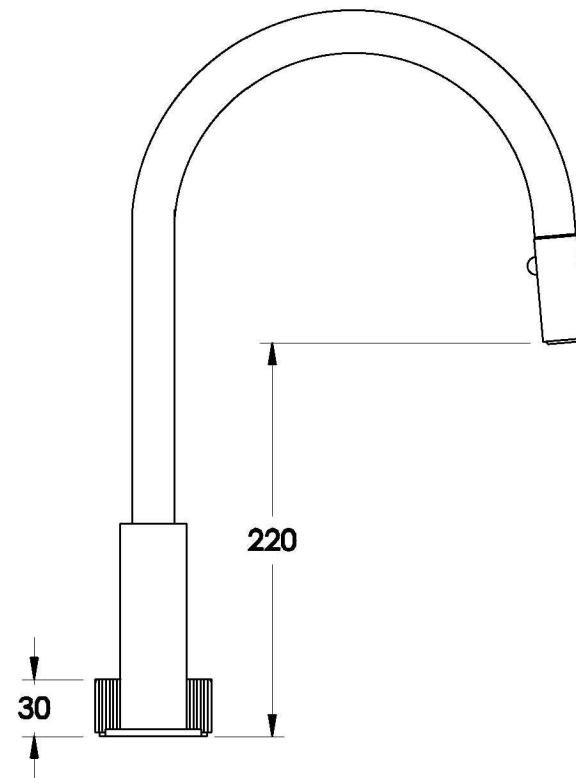

HALO PLEAT KITCHEN SET WITH DUAL FUNCTION PULL-OUT SPOUT AND PLEAT HANDLE

1.9507.94.9.XX

PRODUCT DIMENSIONS:

Front view

Side view:

Topview: