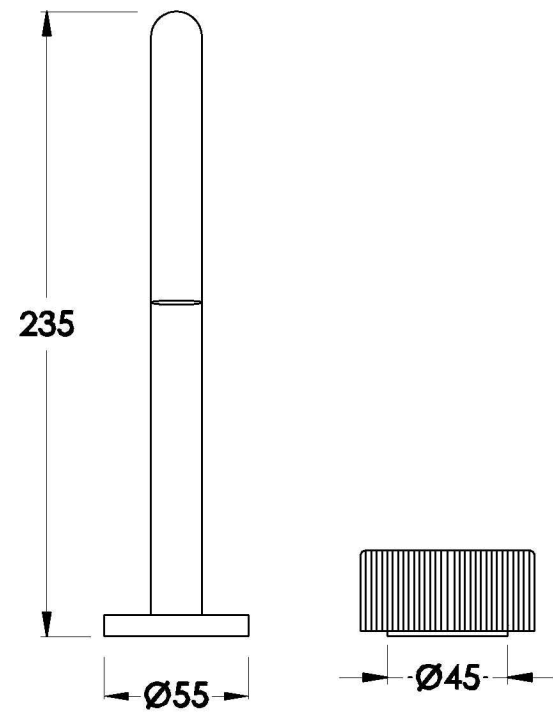

## HALO PLEAT KITCHEN SET WITH PLEAT HANDLE

1.9507.96.9.XX

### PRODUCT DIMENSIONS:

Front view

Side view:

Top view: