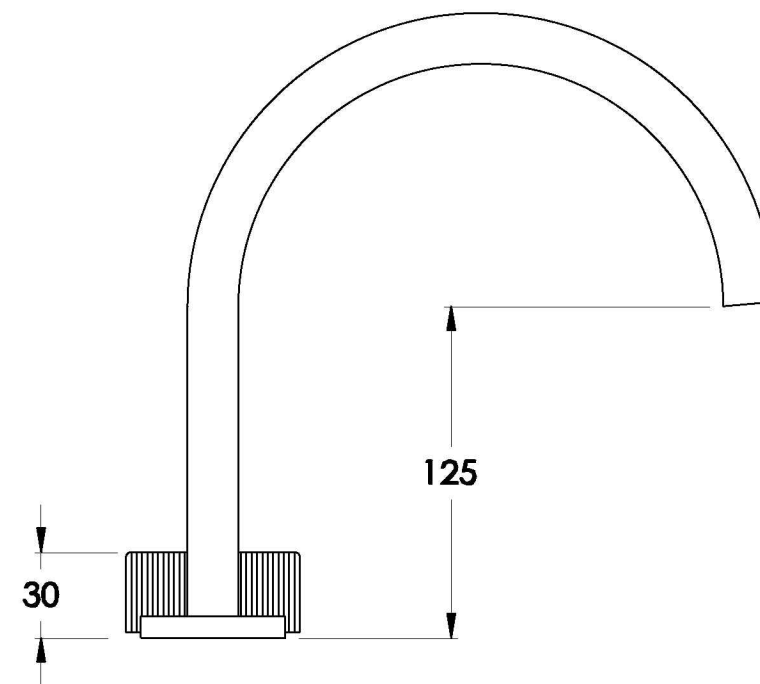

## HALO PLEAT KITCHEN SET WITH PLEAT HANDLE

1.9507.96.9.XX

### PRODUCT DIMENSIONS:

Front view

Side view:

Top view: