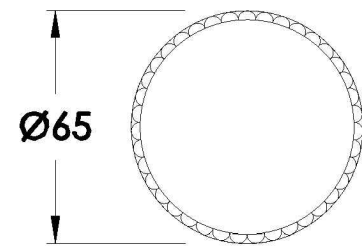

## HALO PLEAT PROGRESSIVE WALL MIXER WITH PLEAT HANDLE

1.9547.00.9.XX

### PRODUCT DIMENSIONS:

Front view

Side view:

Top view: