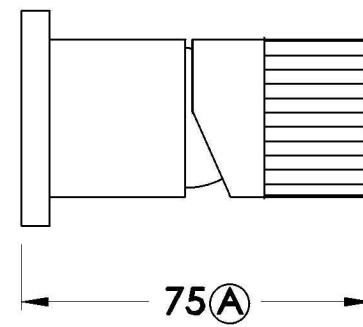

HALO PLEAT WALL MIXER WITH PLEAT HANDLE

1.9548.00.9.XX

PRODUCT DIMENSIONS:

Front view

Side view:

Top view: