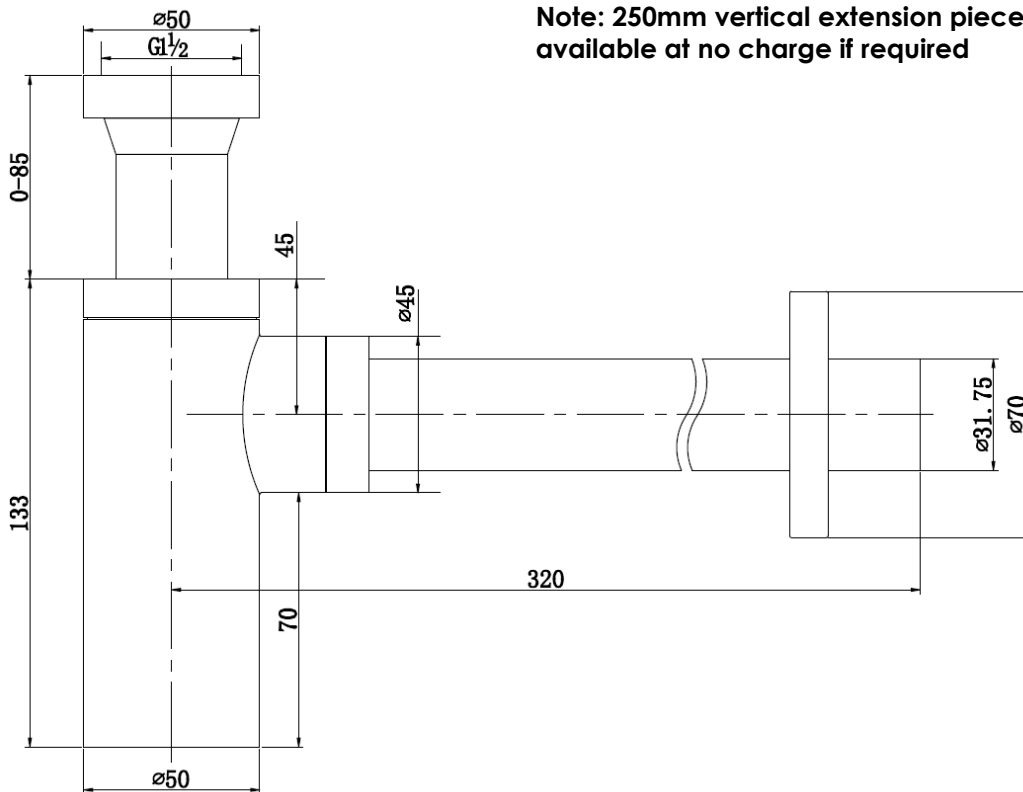

**OSBORNE
40x40mm BOTTLE TRAP
MATT BLACK
(GRBT220MB)**

Includes:
Key seal connection to wall

WMK25985

Proudly imported and distributed by
Gro Agencies Pty Ltd
Unit 2 / 37 Howe St, Osborne Park, WA, 6017
P 08 9446 3288 E info@groagencies.com.au W www.groagencies.com.au