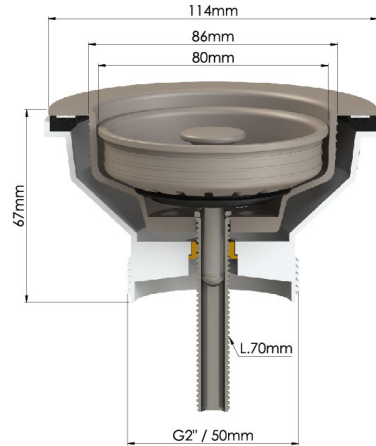

## 90 x 50mm Concrete Look Basket Waste with Long Screw

**Code:** 90BW-CL

TRADITIONAL & HAMPTONS STYLE SPECIALISTS

### Specifications

- Material: Premium Polypropylene (PP)
- Finish: Concrete Look
- Tough, wear-resistant and durable
- Includes extended 70mm thread for thick fireclay sinks