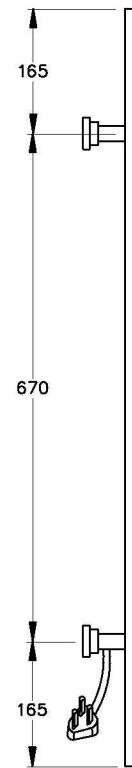

COCO HEATED RAIL

3.1006.10.1.95

PRODUCT DIMENSIONS:

Front view

Side view:

Top view: