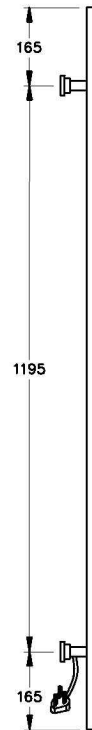

## COCO HEATED RAIL

3.1006.15.1.95

### PRODUCT DIMENSIONS:

Front view

Side view:

Top view:

XX suffix indicates finish – SEE WEBSITE FOR COLOUR CODE  
Dimensions subject to change without notice  
All dimensions are approximate  
A = approximate distance  
Copyright ©Brodware 2021