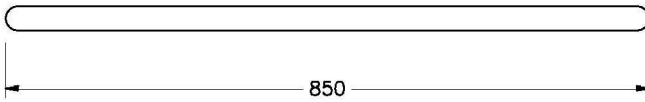

LINEAR HEATED SOLO RAIL

3.1708.00.1.95

PRODUCT DIMENSIONS:

Front view

Side view:

Top view: