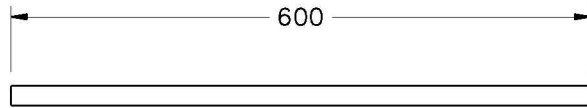

R2 HEATED SOLO RAIL

3.1806.00.1.95

PRODUCT DIMENSIONS:

Front view

Side view:

Top view: