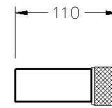

YOKATO HEATED SOLO RAIL

3.2608.00.1.XX

PRODUCT DIMENSIONS:

Front view

Side view:

Top view: