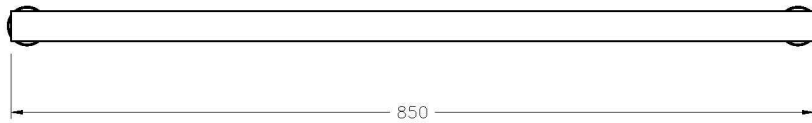

YOKATO HEATED SOLO RAIL

3.2608.00.1.XX

PRODUCT DIMENSIONS:

Front view

Side view:

Top view: