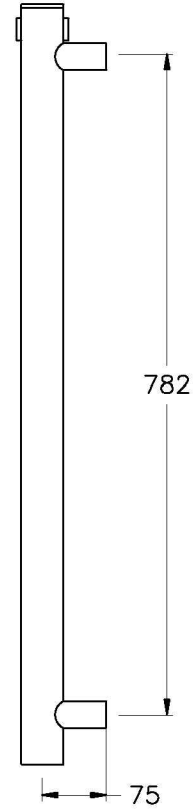

## ZEKO RAIL WITH HOOKS

3.2701.00.1.XX

### PRODUCT DIMENSIONS:

Front view

Side view:

Top view: