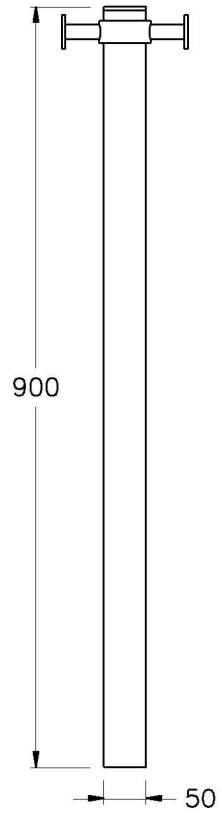

## ZEKO RAIL WITH HOOKS

3.2701.00.1.XX

### PRODUCT DIMENSIONS:

Front view

Side view:

Top view: