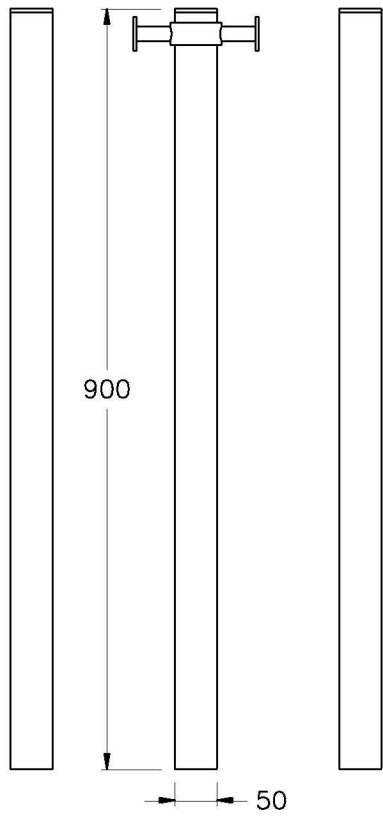

Brodware

ZEKO RAIL COMBINATION

3.2702.00.1.XX

PRODUCT DIMENSIONS:

Front view

Side view:

Top view:

XX suffix indicates finish – SEE WEBSITE FOR COLOUR CODE
Dimensions subject to change without notice
All dimensions are approximate
A = approximate distance
Copyright ©Brodware 2021