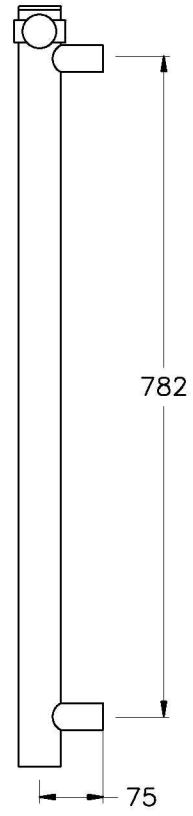

Brodware

ZEKO RAIL COMBINATION

3.2702.00.1.XX

PRODUCT DIMENSIONS:

Front view

Side view:

Top view:

XX suffix indicates finish – SEE WEBSITE FOR COLOUR CODE
Dimensions subject to change without notice
All dimensions are approximate
A = approximate distance
Copyright ©Brodware 2021