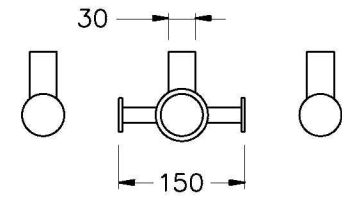

Brodware

ZEKO RAIL COMBINATION

3.2702.00.1.XX

PRODUCT DIMENSIONS:

Front view

Side view:

Top view:

XX suffix indicates finish – SEE WEBSITE FOR COLOUR CODE
Dimensions subject to change without notice
All dimensions are approximate
A = approximate distance
Copyright ©Brodware 2021