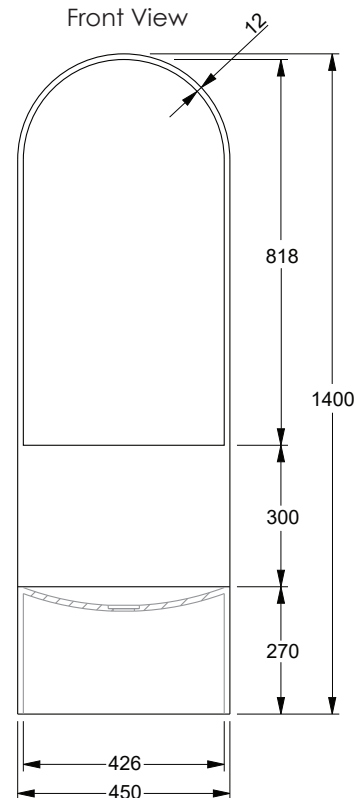

- Material: Matt Solid surface - 100% Acrylic
- Overflow: No
- Tap Holes: No
- Waste Size: 40mm
- Waste Supplied: Yes - 40mm plug and waste solid surface
- Weight: Basin 25.1kg Mirror 4.9kg
- Bowl Capacity: 4.2L

Faucet Details:

For best results, select a spout/faucet with a cascade style aerator (no spray) that uses approx. 5 litres per minute with the water falling at a 90 degree angle to the surface of the vessel.

Top View

Front View

Dimensions are shown in millimetres. Due to the handcrafted nature of Omvivo products measurements are subject to a +/- 5mm manufacturing tolerance.