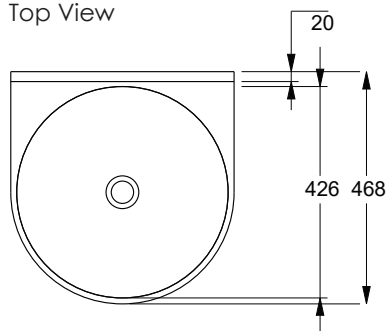

- Material: Matt Solid surface - 100% Acrylic
- Overflow: No
- Tap Holes: No
- Waste Size: 40mm
- Waste Supplied: Yes - 40mm plug and waste solid surface
- Weight: Basin 25.1kg Mirror 4.9kg
- Bowl Capacity: 4.2L

Faucet Details:

For best results, select a spout/faucet with a cascade style aerator (no spray) that uses approx. 5 litres per minute with the water falling at a 90 degree angle to the surface of the vessel.

Top View

Front View

Dimensions are shown in millimetres. Due to the handcrafted nature of Omvivo products measurements are subject to a +/- 5mm manufacturing tolerance.