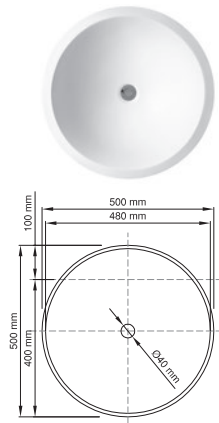

DADOquartz®

annelie
basin

pedestal

www.dadoquartzbathware.com

Lifetime Warranty
*The world's most luxurious
bathtub material since 1998*

820 basin

Price: \$ 1,749.00
 Size (l) x (w) x (h): 500mm x 500mm x 820mm
 Top to waste: 170mm
 Overflow: No overflow - NTH / WTH
 Material: DADOquartz®
 Finish: Matte / Satin

Base dimensions: 300mm
 Edge width: 10mm
 Waste diameter: 40mm - fits Bespoke plug
 Weight: 22.4kg
Shipping information:
 Packing dimensions: 580mm x 580mm x 940mm
 Shipping mass: 32.4kg

910 basin

Price: \$ 1,969.00
 Size (l) x (w) x (h): 500mm x 500mm x 910mm
 Top to waste: 170mm
 Overflow: No overflow - NTH / WTH
 Material: DADOquartz®
 Finish: Matte / Satin

Base dimensions: 300mm
 Edge width: 10mm
 Waste diameter: 40mm - fits Bespoke plug
 Weight: 29.5kg
Shipping information:
 Packing dimensions: 580mm x 580mm x 940mm
 Shipping mass: 39.5kg