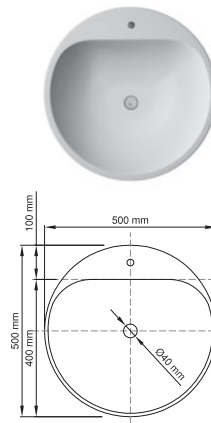

DADOquartz®

annelie
basin

pedestal

www.dadoquartzbathware.com

Lifetime Warranty
*The world's most luxurious
bathtub material since 1998*

820 basin

Price: \$ 1,749.00
 Size (l) x (w) x (h): 500mm x 500mm x 820mm
 Top to waste: 170mm
 Overflow: No overflow - NTH / WTH
 Material: DADOquartz®
 Finish: Matte / Satin

Base dimensions: 300mm
 Edge width: 10mm
 Waste diameter: 40mm - fits Bespoke plug
 Weight: 22.4kg
Shipping information:
 Packing dimensions: 580mm x 580mm x 940mm
 Shipping mass: 32.4kg

910 basin

Price: \$ 1,969.00
 Size (l) x (w) x (h): 500mm x 500mm x 910mm
 Top to waste: 170mm
 Overflow: No overflow - NTH / WTH
 Material: DADOquartz®
 Finish: Matte / Satin

Base dimensions: 300mm
 Edge width: 10mm
 Waste diameter: 40mm - fits Bespoke plug
 Weight: 29.5kg
Shipping information:
 Packing dimensions: 580mm x 580mm x 940mm
 Shipping mass: 39.5kg