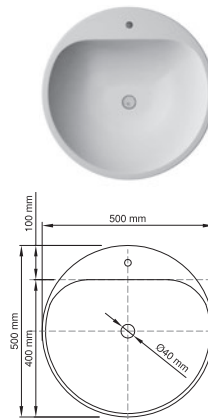

DADOquartz®

annelie
basin

pedestal

www.dadoquartzbathware.com

Lifetime Warranty
*The world's most luxurious
bathtub material since 1998*

820 basin

Price: \$ 1,749.00
 Size (l) x (w) x (h): 500mm x 500mm x 820mm
 Top to waste: 170mm
 Overflow: No overflow - NTH / WTH
 Material: DADOquartz®
 Finish: Matte / Satin

Base dimensions: 300mm
 Edge width: 10mm
 Waste diameter: 40mm - fits Bespoke plug
 Weight: 22.4kg
Shipping information:
 Packing dimensions: 580mm x 580mm x 940mm
 Shipping mass: 32.4kg

910 basin

Price: \$ 1,969.00
 Size (l) x (w) x (h): 500mm x 500mm x 910mm
 Top to waste: 170mm
 Overflow: No overflow - NTH / WTH
 Material: DADOquartz®
 Finish: Matte / Satin

Base dimensions: 300mm
 Edge width: 10mm
 Waste diameter: 40mm - fits Bespoke plug
 Weight: 29.5kg
Shipping information:
 Packing dimensions: 580mm x 580mm x 940mm
 Shipping mass: 39.5kg