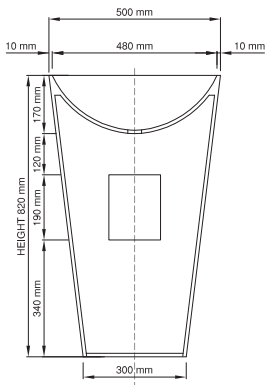

DADOquartz®

annelie
basin

pedestal

www.dadoquartzbathware.com

Lifetime Warranty
*The world's most luxurious
bathtub material since 1998*

820 basin

Price: \$ 1,749.00
 Size (l) x (w) x (h): 500mm x 500mm x 820mm
 Top to waste: 170mm
 Overflow: No overflow - NTH / WTH
 Material: DADOquartz®
 Finish: Matte / Satin

Base dimensions: 300mm
 Edge width: 10mm
 Waste diameter: 40mm - fits Bespoke plug
 Weight: 22.4kg
Shipping information:
 Packing dimensions: 580mm x 580mm x 940mm
 Shipping mass: 32.4kg

910 basin

Price: \$ 1,969.00
 Size (l) x (w) x (h): 500mm x 500mm x 910mm
 Top to waste: 170mm
 Overflow: No overflow - NTH / WTH
 Material: DADOquartz®
 Finish: Matte / Satin

Base dimensions: 300mm
 Edge width: 10mm
 Waste diameter: 40mm - fits Bespoke plug
 Weight: 29.5kg
Shipping information:
 Packing dimensions: 580mm x 580mm x 940mm
 Shipping mass: 39.5kg