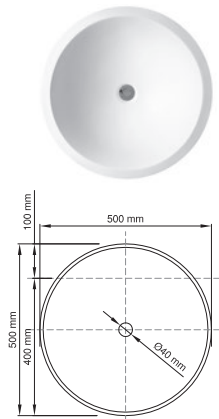

DADOquartz®

annelie
basin

pedestal

www.dadoquartzbathware.com

Lifetime Warranty
*The world's most luxurious
bathtub material since 1998*

820 basin

Price: \$ 1,749.00
 Size (l) x (w) x (h): 500mm x 500mm x 820mm
 Top to waste: 170mm
 Overflow: No overflow - NTH / WTH
 Material: DADOquartz®
 Finish: Matte / Satin

Base dimensions: 300mm
 Edge width: 10mm
 Waste diameter: 40mm - fits Bespoke plug
 Weight: 22.4kg
Shipping information:
 Packing dimensions: 580mm x 580mm x 940mm
 Shipping mass: 32.4kg

910 basin

Price: \$ 1,969.00
 Size (l) x (w) x (h): 500mm x 500mm x 910mm
 Top to waste: 170mm
 Overflow: No overflow - NTH / WTH
 Material: DADOquartz®
 Finish: Matte / Satin

Base dimensions: 300mm
 Edge width: 10mm
 Waste diameter: 40mm - fits Bespoke plug
 Weight: 29.5kg
Shipping information:
 Packing dimensions: 580mm x 580mm x 940mm
 Shipping mass: 39.5kg