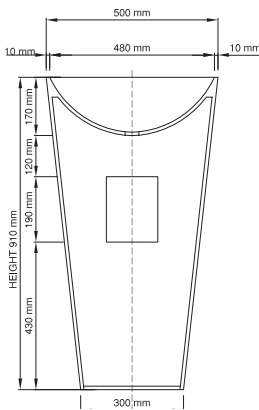

DADOquartz®

annelie
basin

pedestal

www.dadoquartzbathware.com

Lifetime Warranty
*The world's most luxurious
bathtub material since 1998*

820 basin

Price: \$ 1,749.00
 Size (l) x (w) x (h): 500mm x 500mm x 820mm
 Top to waste: 170mm
 Overflow: No overflow - NTH / WTH
 Material: DADOquartz®
 Finish: Matte / Satin

Base dimensions: 300mm
 Edge width: 10mm
 Waste diameter: 40mm - fits Bespoke plug
 Weight: 22.4kg
Shipping information:
 Packing dimensions: 580mm x 580mm x 940mm
 Shipping mass: 32.4kg

910 basin

Price: \$ 1,969.00
 Size (l) x (w) x (h): 500mm x 500mm x 910mm
 Top to waste: 170mm
 Overflow: No overflow - NTH / WTH
 Material: DADOquartz®
 Finish: Matte / Satin

Base dimensions: 300mm
 Edge width: 10mm
 Waste diameter: 40mm - fits Bespoke plug
 Weight: 29.5kg
Shipping information:
 Packing dimensions: 580mm x 580mm x 940mm
 Shipping mass: 39.5kg