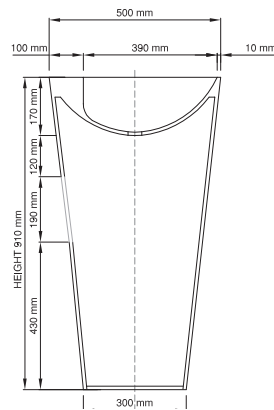

DADOquartz®

annelie
basin

pedestal

www.dadoquartzbathware.com

Lifetime Warranty
*The world's most luxurious
bathtub material since 1998*

820 basin

Price: \$ 1,749.00
 Size (l) x (w) x (h): 500mm x 500mm x 820mm
 Top to waste: 170mm
 Overflow: No overflow - NTH / WTH
 Material: DADOquartz®
 Finish: Matte / Satin

Base dimensions: 300mm
 Edge width: 10mm
 Waste diameter: 40mm - fits Bespoke plug
 Weight: 22.4kg
Shipping information:
 Packing dimensions: 580mm x 580mm x 940mm
 Shipping mass: 32.4kg

910 basin

Price: \$ 1,969.00
 Size (l) x (w) x (h): 500mm x 500mm x 910mm
 Top to waste: 170mm
 Overflow: No overflow - NTH / WTH
 Material: DADOquartz®
 Finish: Matte / Satin

Base dimensions: 300mm
 Edge width: 10mm
 Waste diameter: 40mm - fits Bespoke plug
 Weight: 29.5kg
Shipping information:
 Packing dimensions: 580mm x 580mm x 940mm
 Shipping mass: 39.5kg