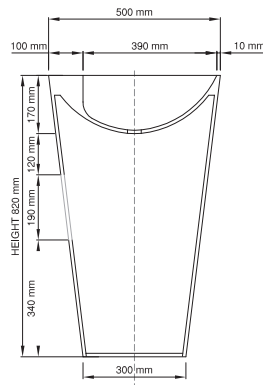

DADOquartz®

annelie
basin

pedestal

www.dadoquartzbathware.com

Lifetime Warranty
*The world's most luxurious
bathtub material since 1998*

820 basin

Price: \$ 1,749.00
 Size (l) x (w) x (h): 500mm x 500mm x 820mm
 Top to waste: 170mm
 Overflow: No overflow - NTH / WTH
 Material: DADOquartz®
 Finish: Matte / Satin

Base dimensions: 300mm
 Edge width: 10mm
 Waste diameter: 40mm - fits Bespoke plug
 Weight: 22.4kg
Shipping information:
 Packing dimensions: 580mm x 580mm x 940mm
 Shipping mass: 32.4kg

910 basin

Price: \$ 1,969.00
 Size (l) x (w) x (h): 500mm x 500mm x 910mm
 Top to waste: 170mm
 Overflow: No overflow - NTH / WTH
 Material: DADOquartz®
 Finish: Matte / Satin

Base dimensions: 300mm
 Edge width: 10mm
 Waste diameter: 40mm - fits Bespoke plug
 Weight: 29.5kg
Shipping information:
 Packing dimensions: 580mm x 580mm x 940mm
 Shipping mass: 39.5kg