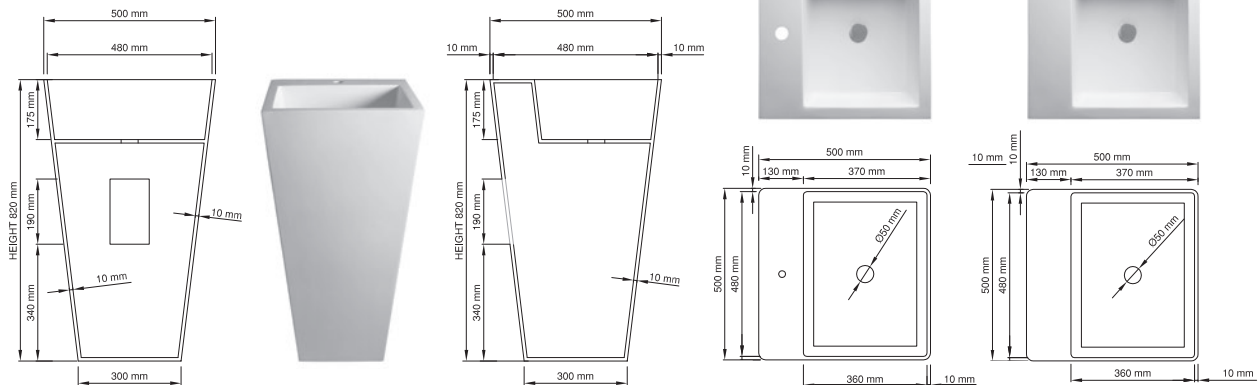

## 820 basin

Price: \$ 1, 639.00  
 Size (l) x (w) x (h): 500mm x 500mm x 820mm  
 Top to waste: 175mm  
 Overflow: No overflow - NTH / WTH  
 Material: DADOquartz®  
 Finish: Matte / Satin

Base dimensions: 300mm  
 Edge width: 10mm  
 Waste diameter: 45mm - fits Bespoke plug  
 Weight: 34.4kg  
**Shipping information:**  
 Packing dimensions: 580mm x 580mm x 940mm  
 Shipping mass: 44.4kg

## 910 basin

Price: \$ 1, 969.00  
 Size (l) x (w) x (h): 500mm x 500mm x 910mm  
 Top to waste: 175mm  
 Overflow: No overflow - NTH / WTH  
 Material: DADOquartz®  
 Finish: Matte / Satin

Base dimensions: 300mm  
 Edge width: 10mm  
 Waste diameter: 45mm - fits Bespoke plug  
 Weight: 40kg  
**Shipping information:**  
 Packing dimensions: 580mm x 580mm x 940mm  
 Shipping mass: 50kg