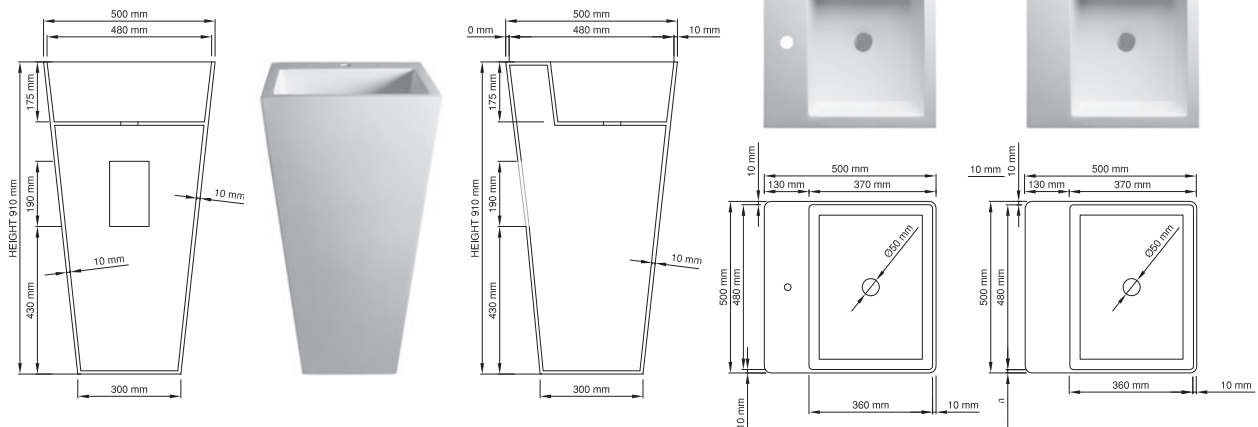

## 820 basin

Price: \$ 1, 639.00  
 Size (l) x (w) x (h): 500mm x 500mm x 820mm  
 Top to waste: 175mm  
 Overflow: No overflow - NTH / WTH  
 Material: DADOquartz®  
 Finish: Matte / Satin

Base dimensions: 300mm  
 Edge width: 10mm  
 Waste diameter: 45mm - fits Bespoke plug  
 Weight: 34.4kg  
**Shipping information:**  
 Packing dimensions: 580mm x 580mm x 940mm  
 Shipping mass: 44.4kg

## 910 basin

Price: \$ 1, 969.00  
 Size (l) x (w) x (h): 500mm x 500mm x 910mm  
 Top to waste: 175mm  
 Overflow: No overflow - NTH / WTH  
 Material: DADOquartz®  
 Finish: Matte / Satin

Base dimensions: 300mm  
 Edge width: 10mm  
 Waste diameter: 45mm - fits Bespoke plug  
 Weight: 40kg  
**Shipping information:**  
 Packing dimensions: 580mm x 580mm x 940mm  
 Shipping mass: 50kg